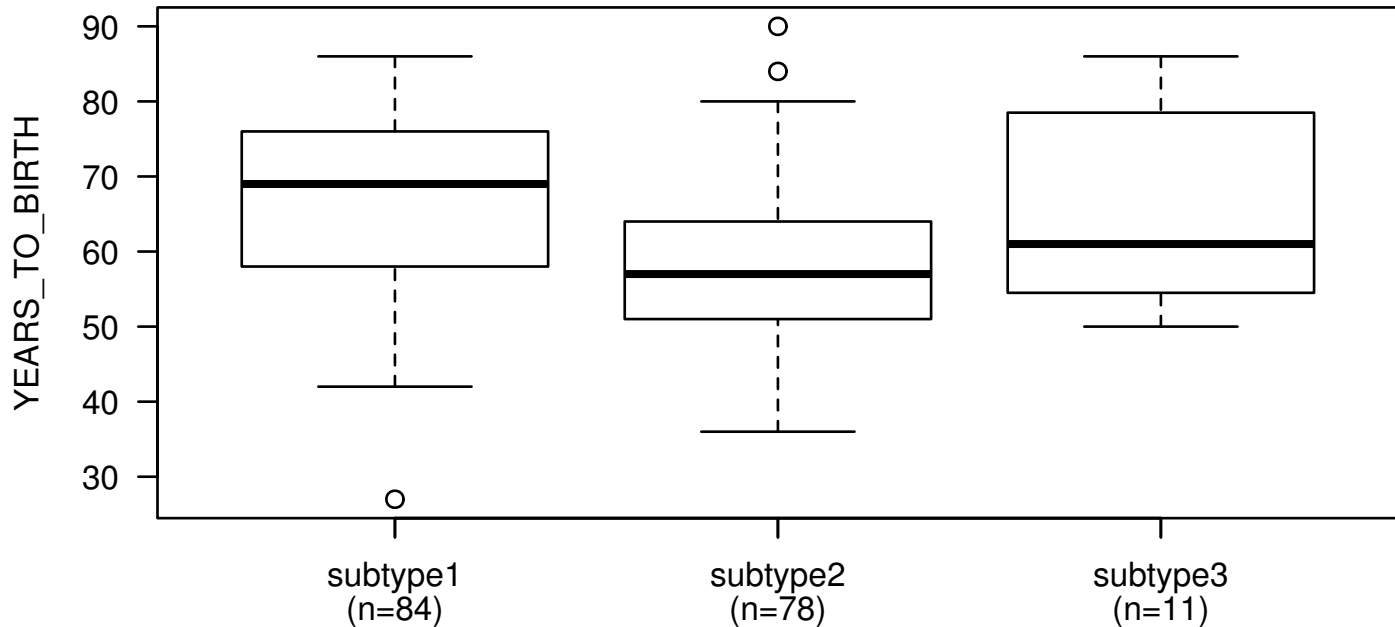

# YEARS\_TO\_BIRTH

Kruskal-Wallis (anova) test P = 7.74e-06