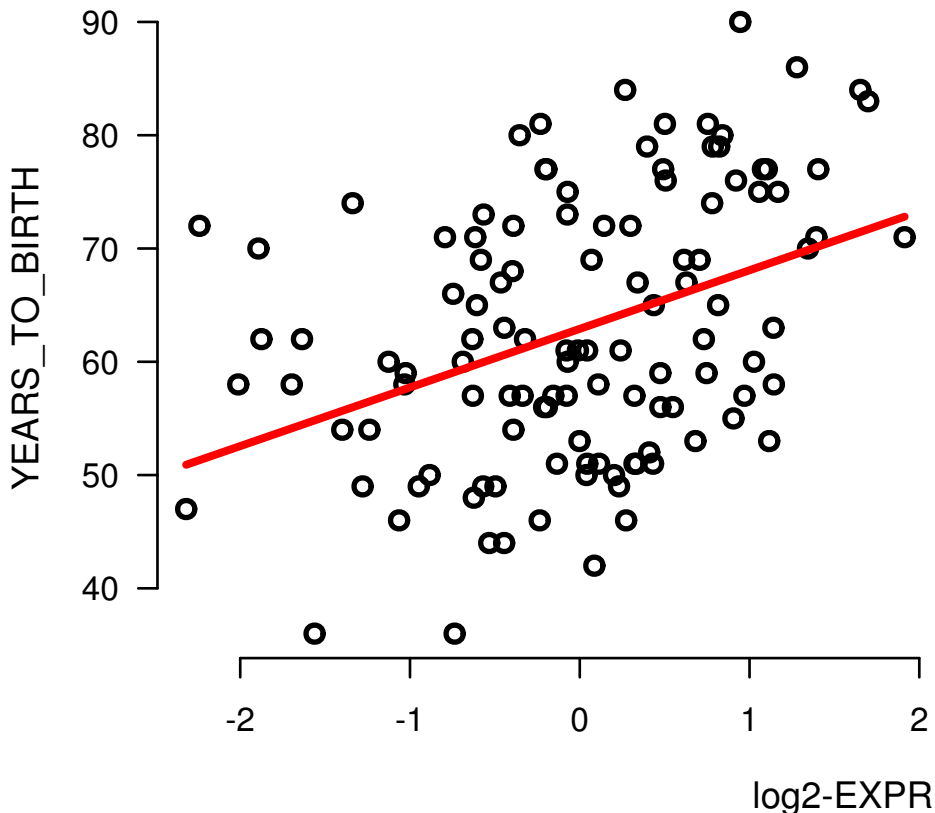

# SRC|SRC\_PY527-R-V

Spearman.Corr= 0.385, P=1.99e-05