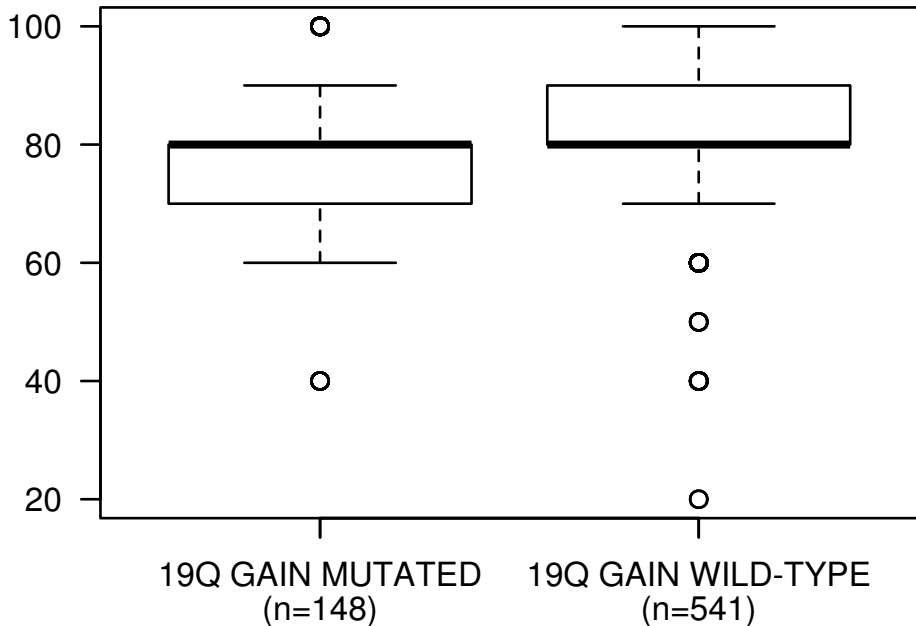

KARNOFSKY_PERFORMANCE_SCORE

KARNOFSKY_PERFORMANCE_SCORE

Wilcoxon test P = 5.51e-05