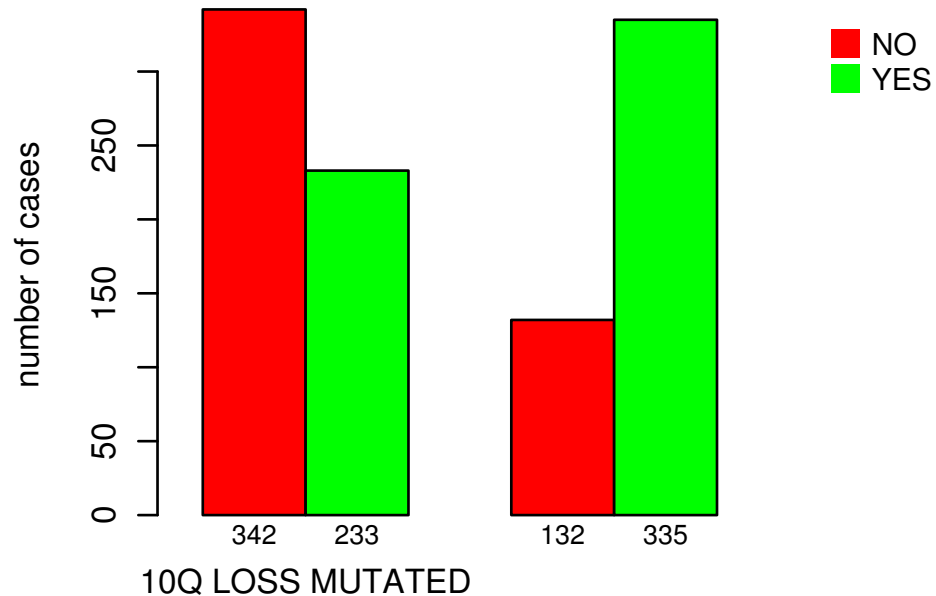

# RADIATIONS\_RADIATION\_REGIMENINDICATION

Fisher's exact test  $P = 3.37e-24$