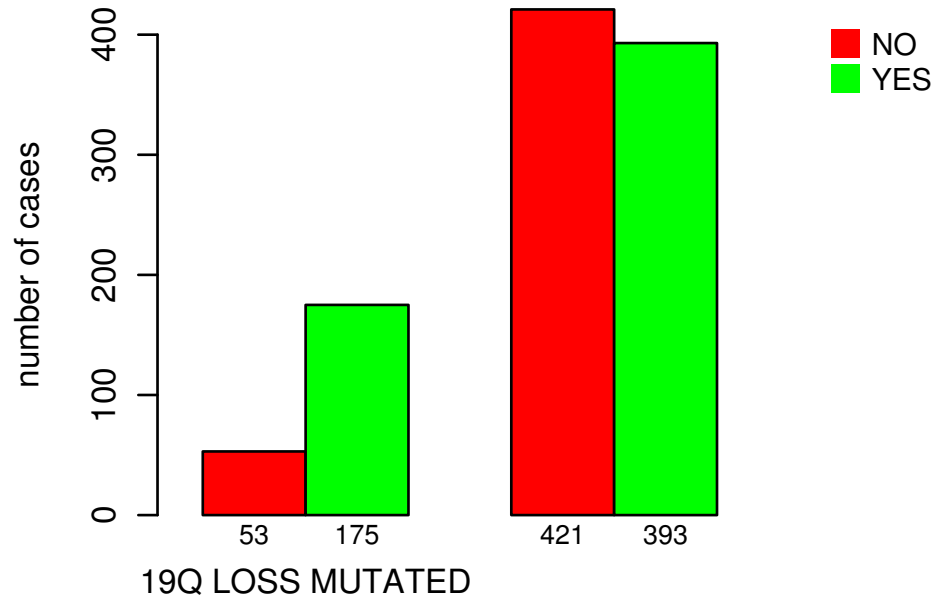

# RADIATIONS\_RADIATION\_REGIMENINDICATION

Fisher's exact test P = 7.33e-15