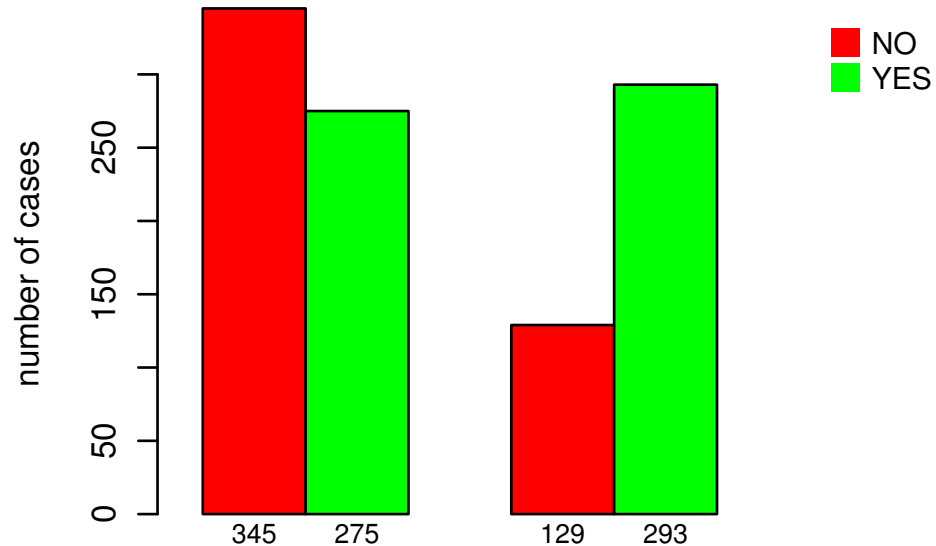

RADIATIONS_RADIATION_REGIMENINDICATION

AMP PEAK 13(7Q21.2) MUTATED

Fisher's exact test P = 1.02e-15