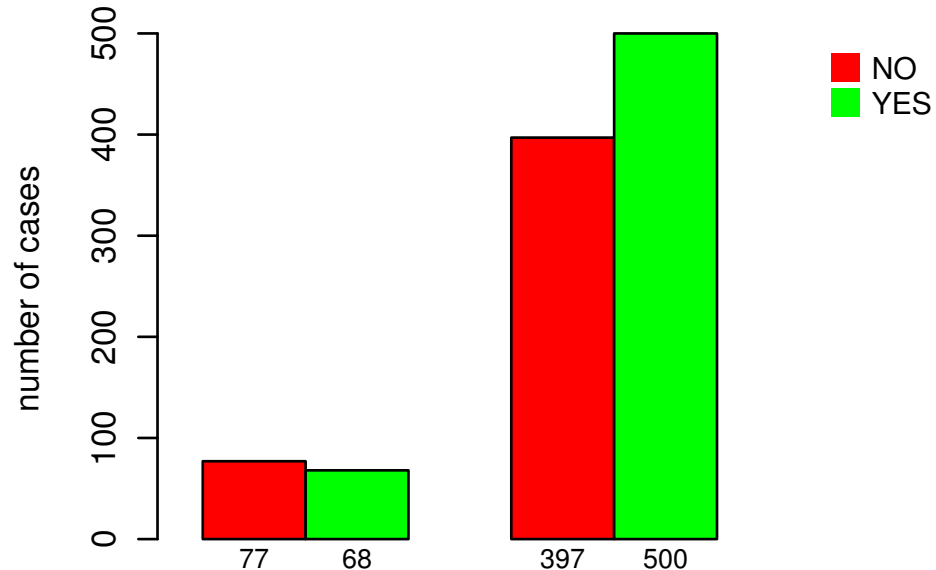

# RADIATIONS\_RADIATION\_REGIMENINDICATION

AMP PEAK 21(12P13.32) MUTATED

Fisher's exact test P = 0.0485