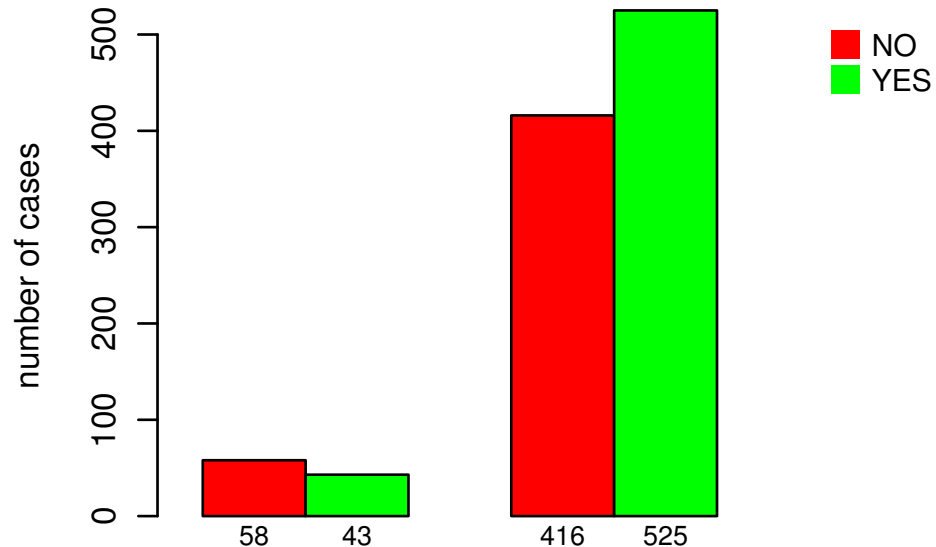

RADIATIONS_RADIATION_REGIMENINDICATION

DEL PEAK 13(5P15.33) MUTATED

Fisher's exact test P = 0.0118