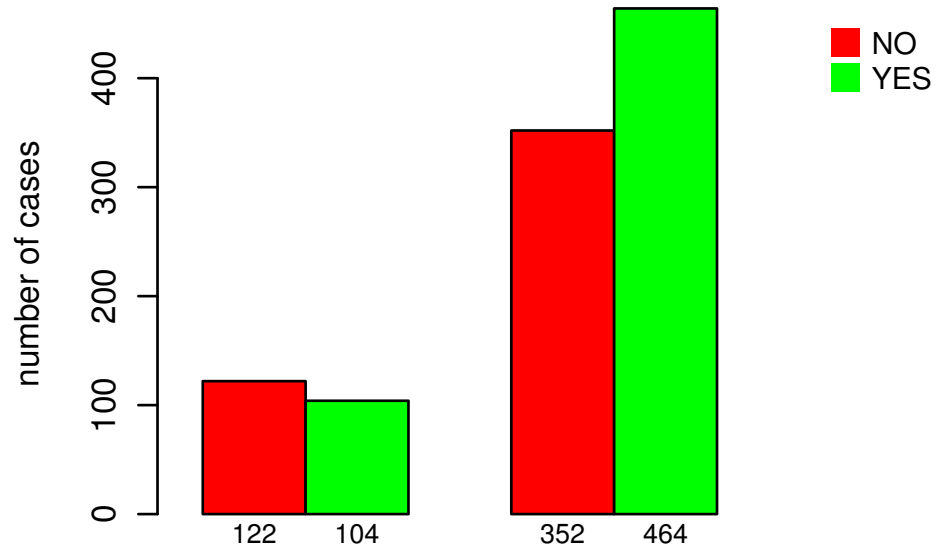

# RADIATIONS\_RADIATION\_REGIMENINDICATION

DEL PEAK 16(6Q22.31) MUTATED

Fisher's exact test P = 0.00412