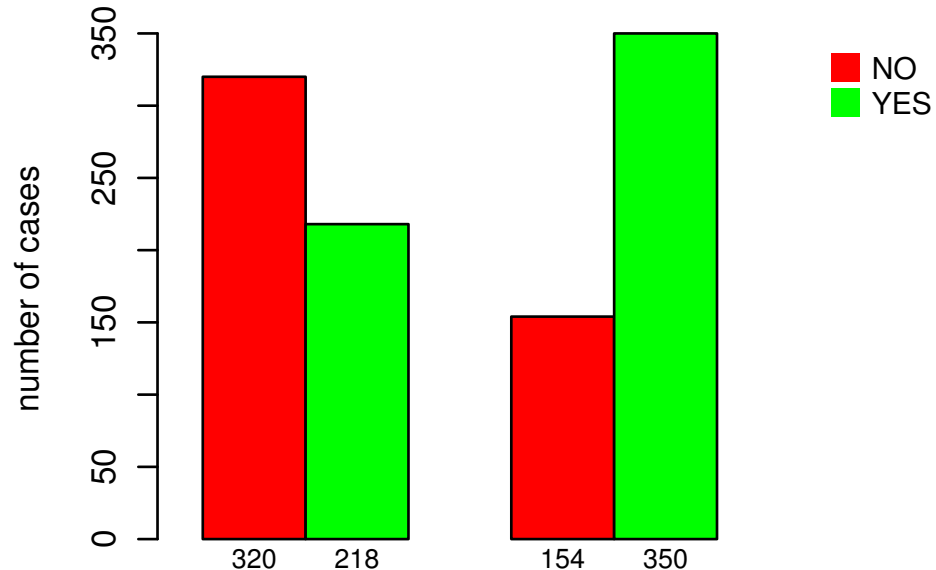

# RADIATIONS\_RADIATION\_REGIMENINDICATION

DEL PEAK 21(10P15.3) MUTATED

Fisher's exact test  $P = 5.3e-21$