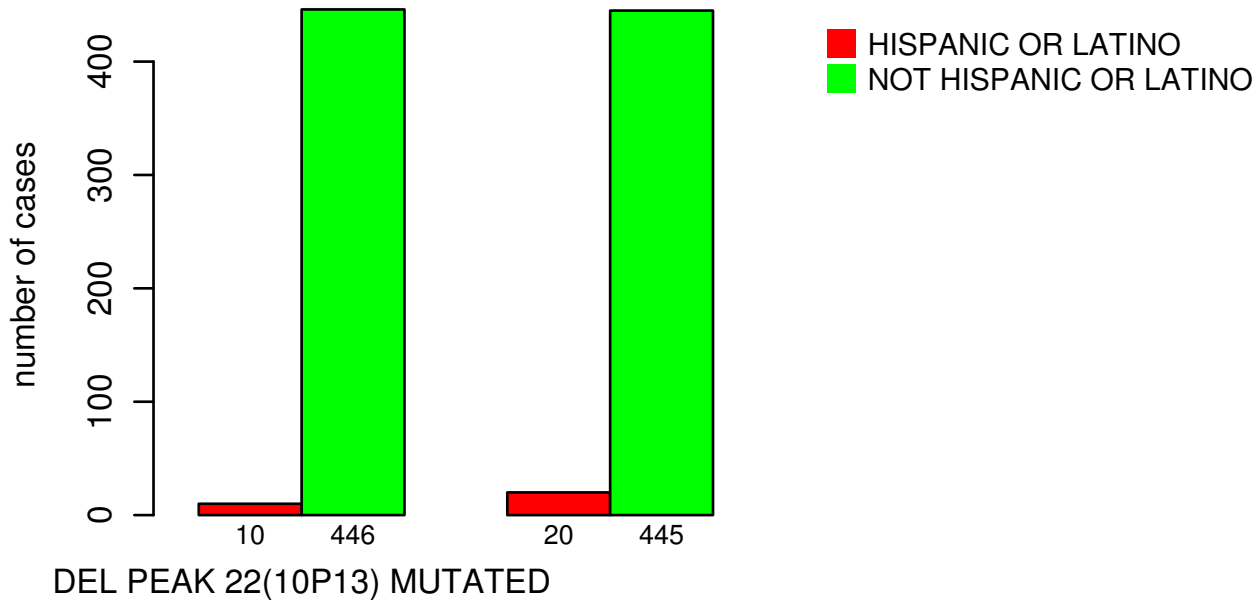

ETHNICITY

Fisher's exact test P = 0.0937