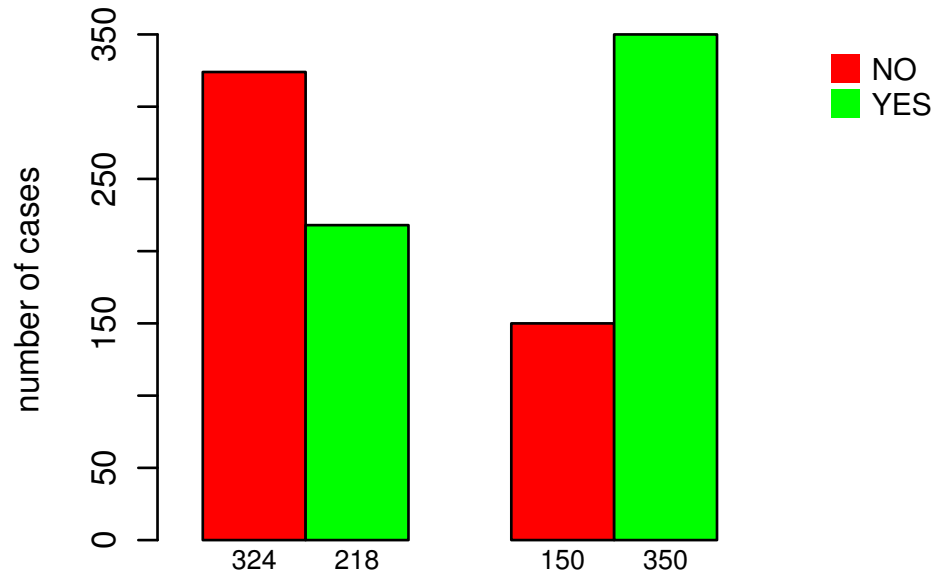

RADIATIONS_RADIATION_REGIMENINDICATION

DEL PEAK 23(10P11.23) MUTATED

Fisher's exact test P = 2.76e-22