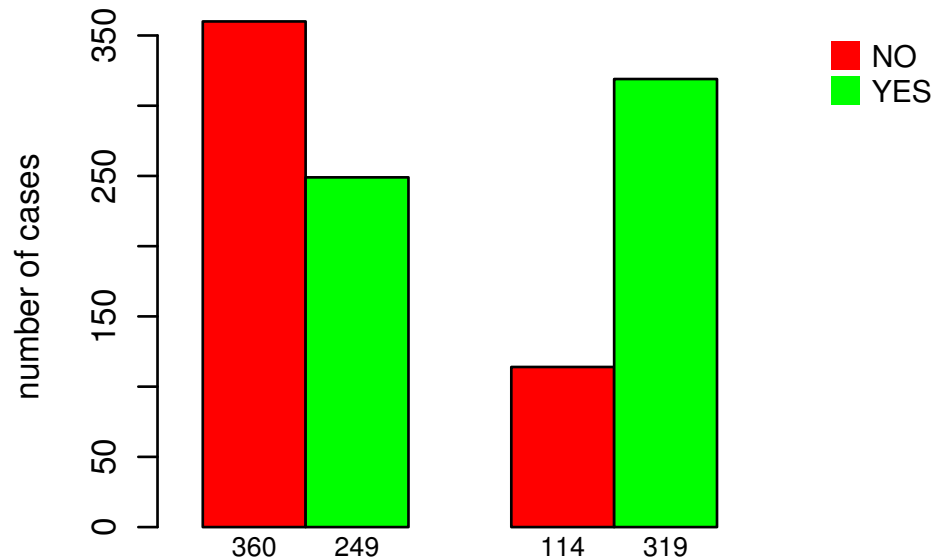

# RADIATIONS\_RADIATION\_REGIMENINDICATION

DEL PEAK 24(10Q23.31) MUTATED

Fisher's exact test P = 3.56e-26