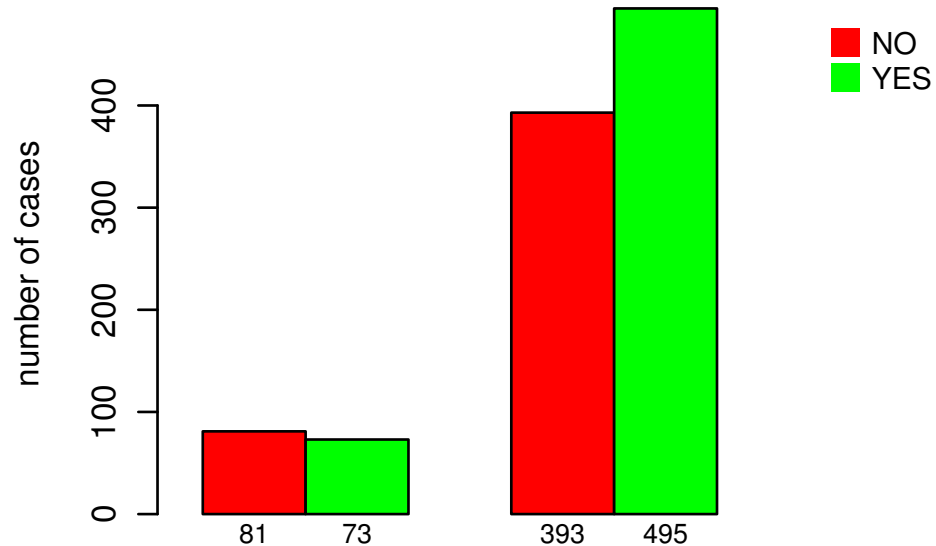

# RADIATIONS\_RADIATION\_REGIMENINDICATION

DEL PEAK 28(11P11.2) MUTATED

Fisher's exact test P = 0.0654