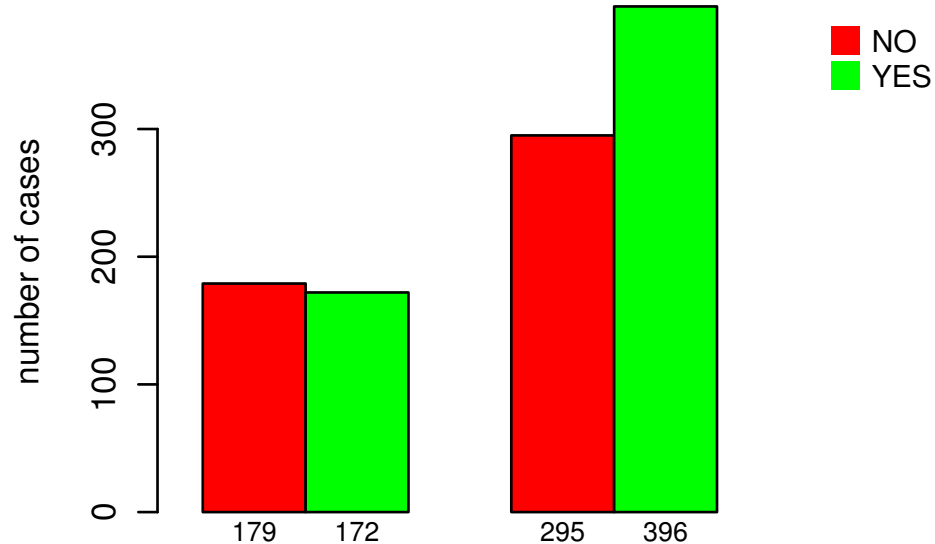

# RADIATIONS\_RADIATION\_REGIMENINDICATION

DEL PEAK 33(13Q22.1) MUTATED

Fisher's exact test P = 0.0124