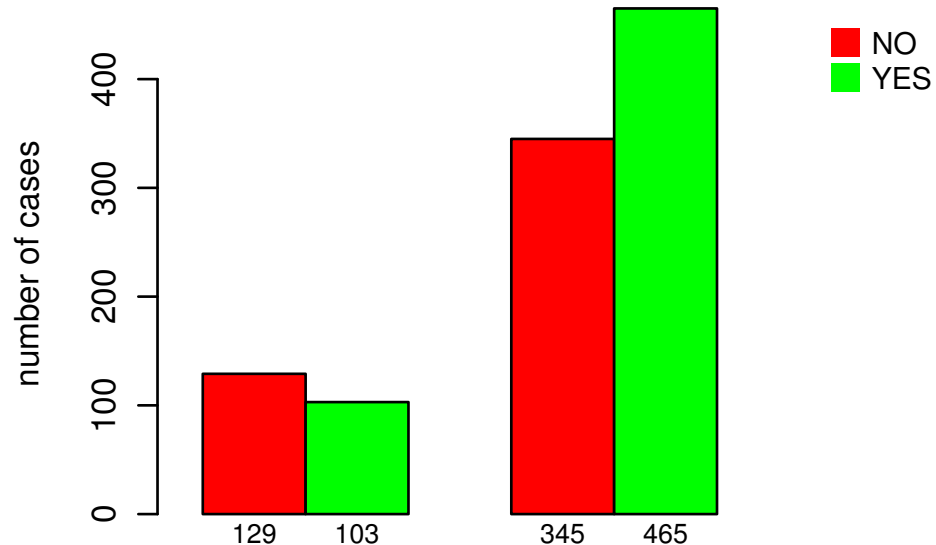

RADIATIONS_RADIATION_REGIMENINDICATION

DEL PEAK 34(14Q13.1) MUTATED

Fisher's exact test P = 0.000566