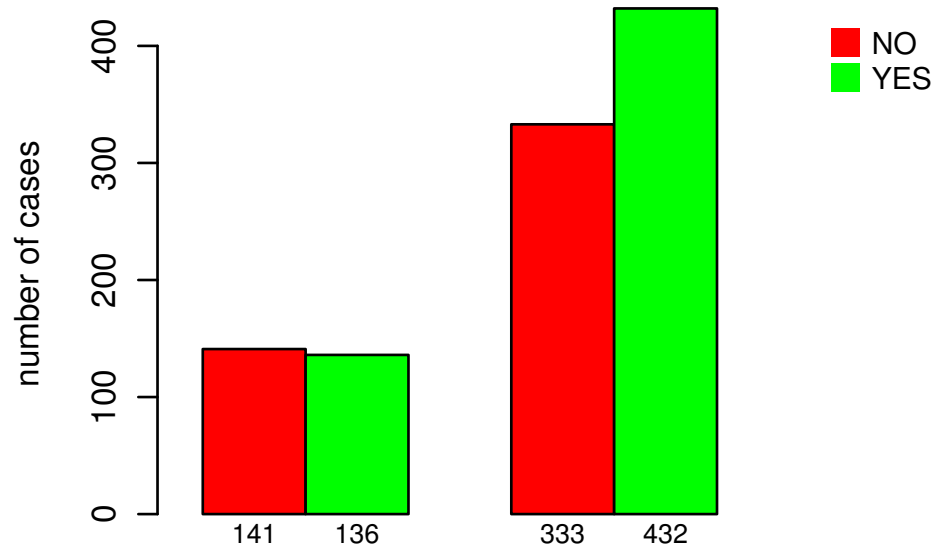

RADIATIONS_RADIATION_REGIMENINDICATION

DEL PEAK 35(14Q24.2) MUTATED

Fisher's exact test $P = 0.041$