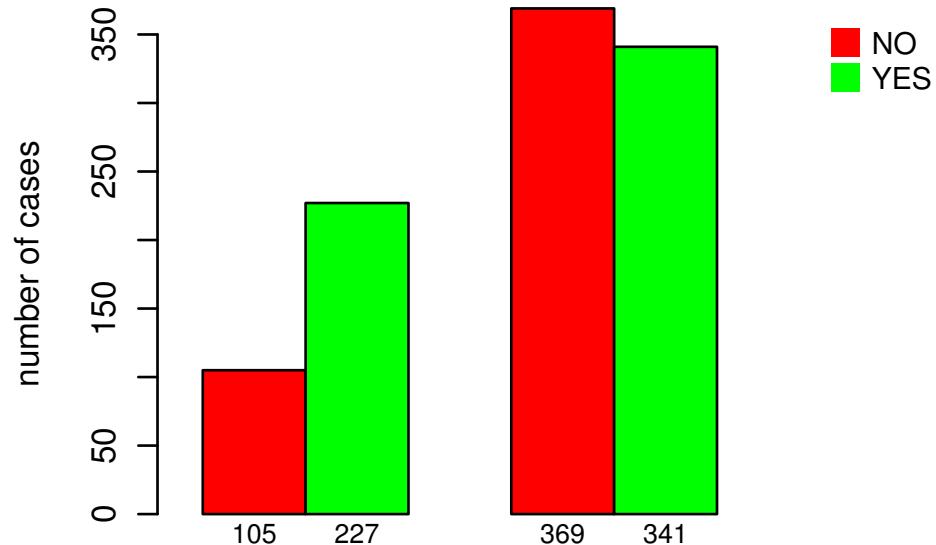

RADIATIONS_RADIATION_REGIMENINDICATION

DEL PEAK 44(19Q13.43) MUTATED

Fisher's exact test P = 6.92e-10