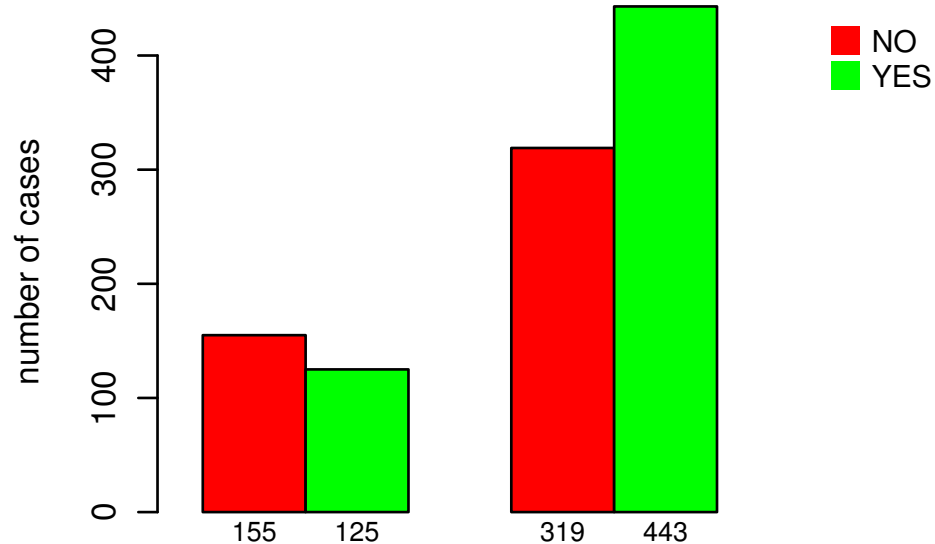

RADIATIONS_RADIATION_REGIMENINDICATION

DEL PEAK 45(22Q13.32) MUTATED

Fisher's exact test P = 0.000113