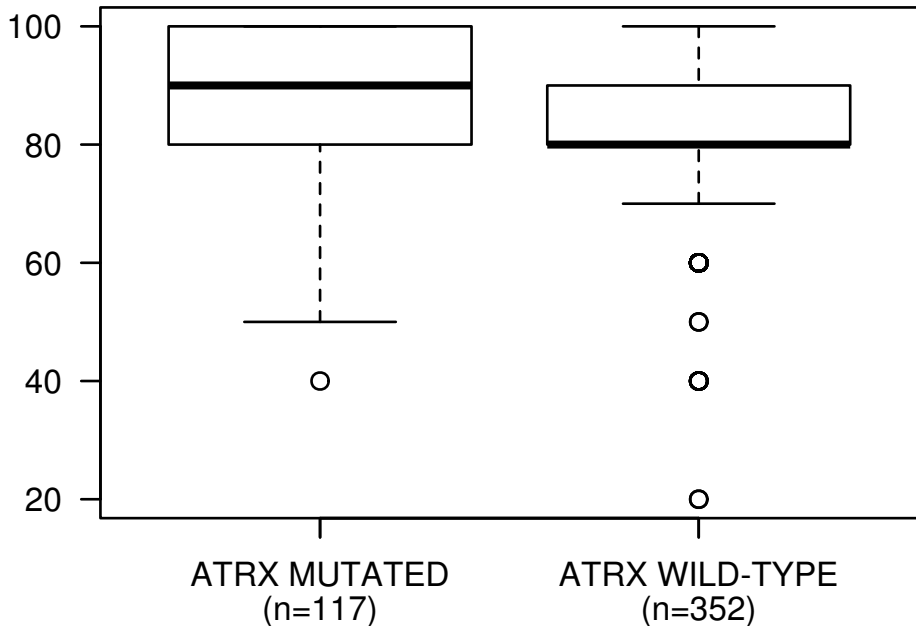

# KARNOFSKY\_PERFORMANCE\_SCORE

KARNOFSKY\_PERFORMANCE\_SCORE

Wilcoxon test P = 3.86e-06