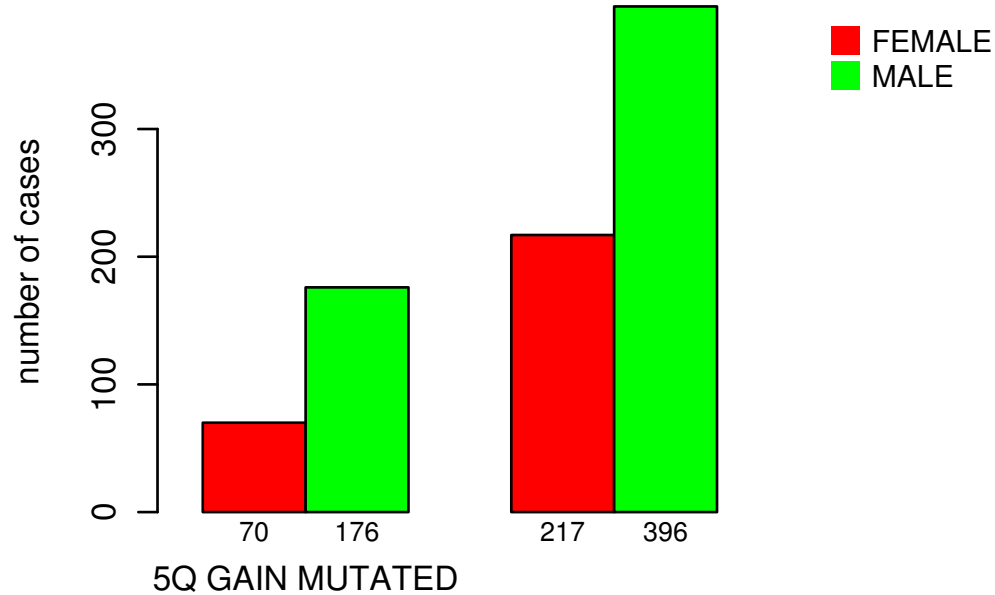

# GENDER

Fisher's exact test P = 0.0549