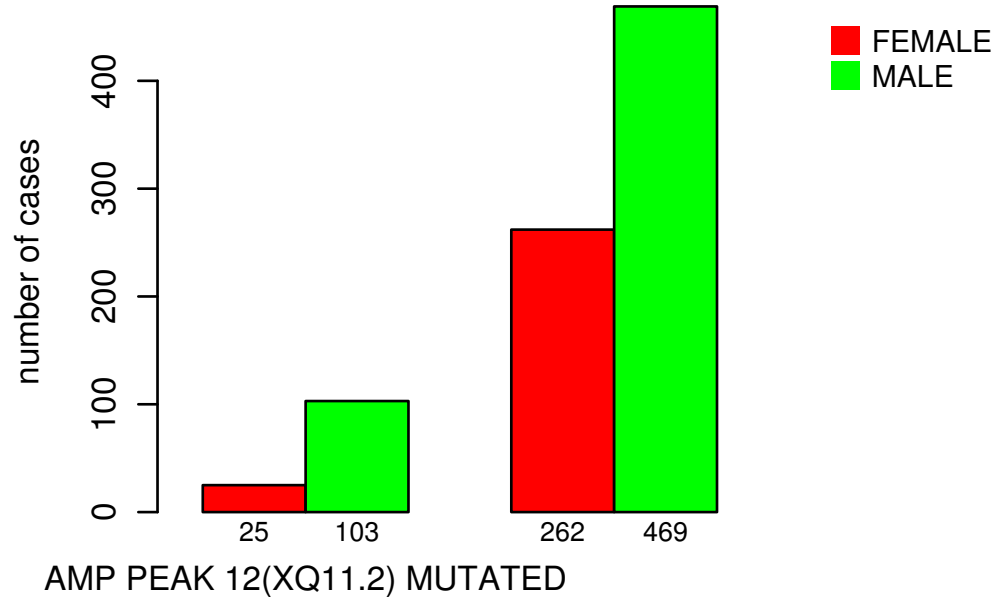

# GENDER

Fisher's exact test P = 0.000237