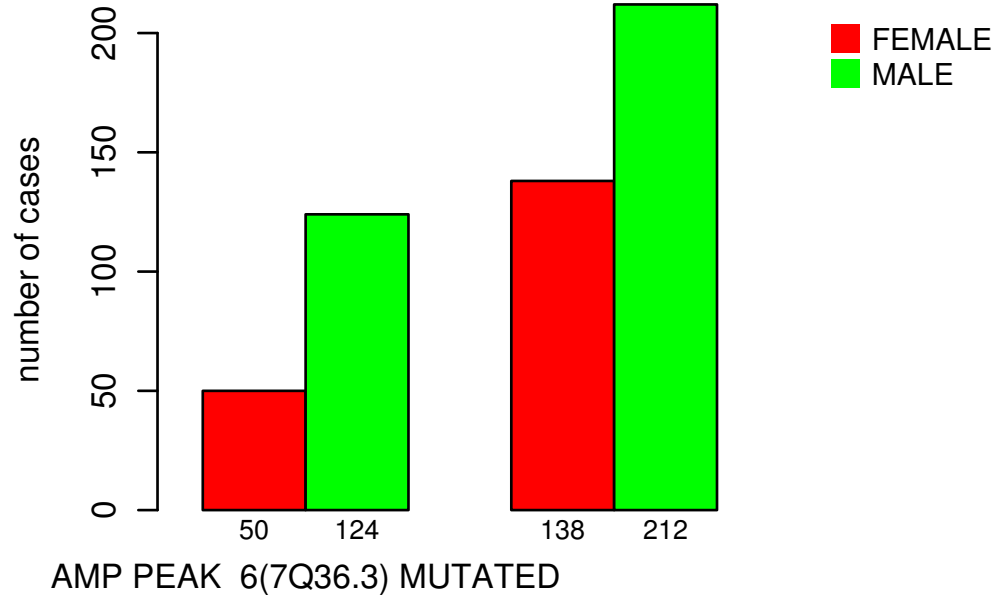

# GENDER

Fisher's exact test P = 0.0201