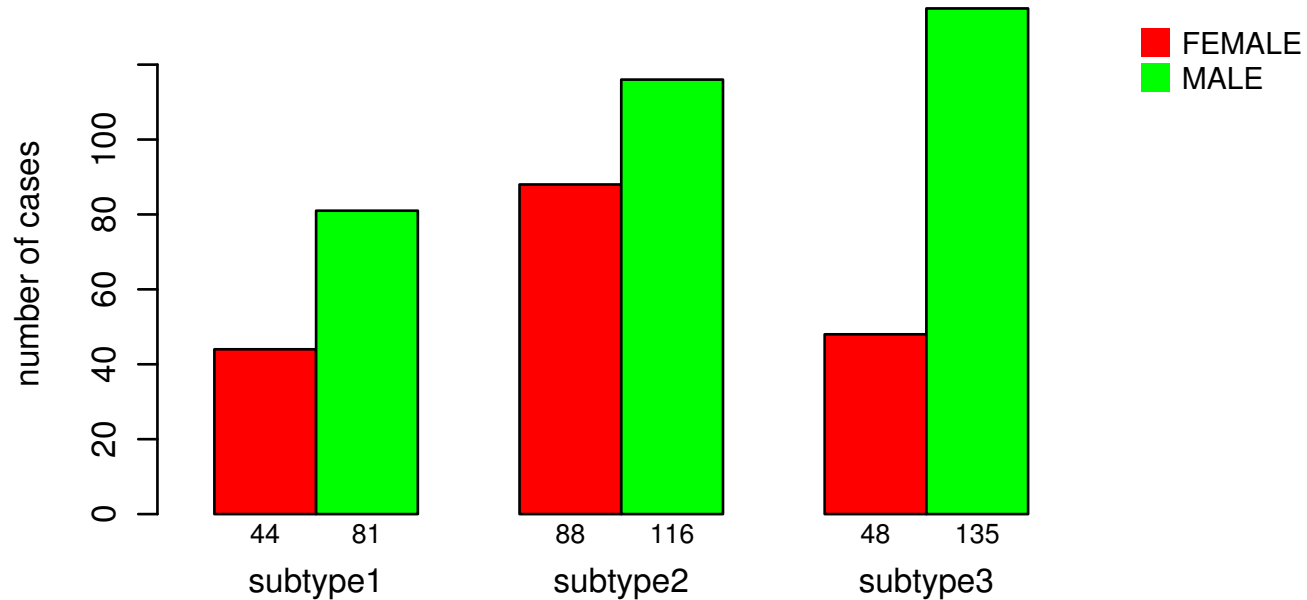

## GENDER

Fisher's exact test P = 0.00226