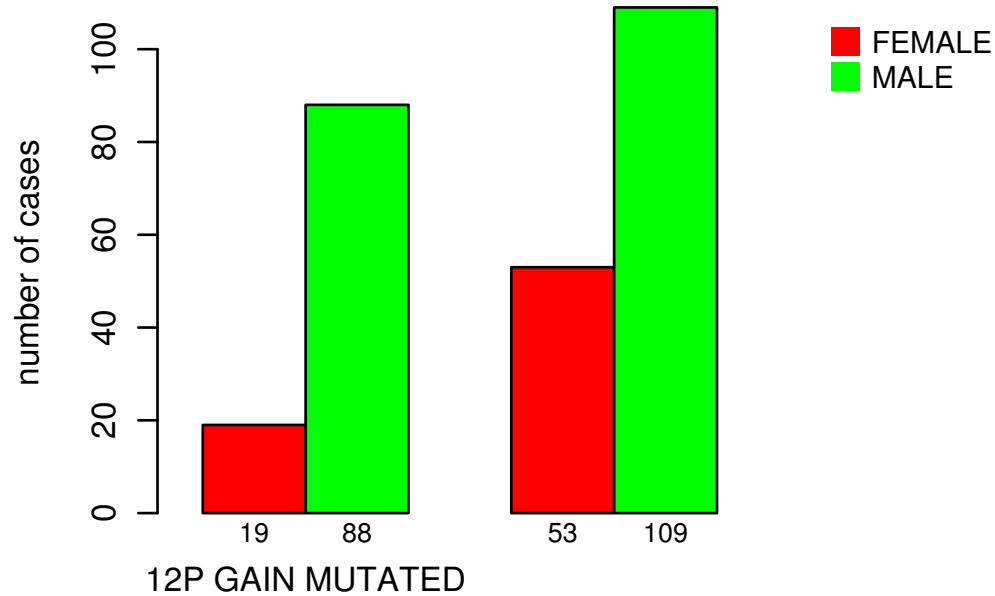

# GENDER

Fisher's exact test P = 0.00745