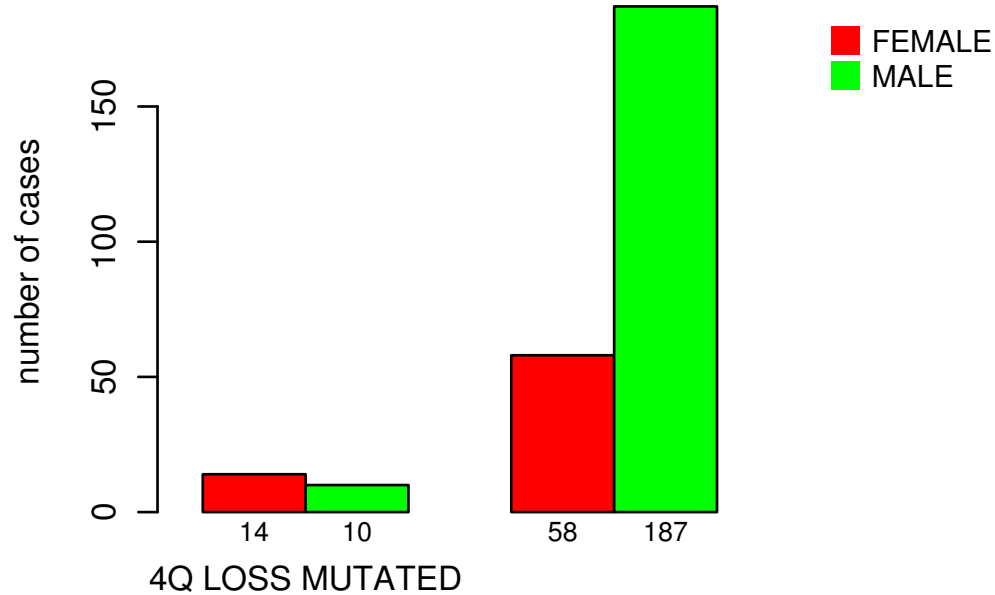

GENDER

Fisher's exact test P = 0.000999