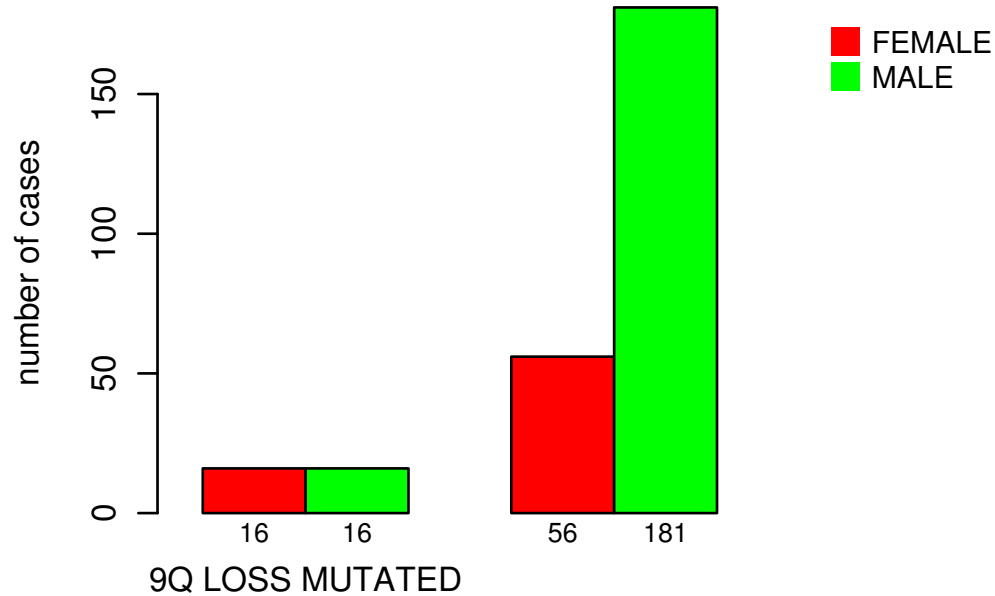

# GENDER

Fisher's exact test P = 0.00271