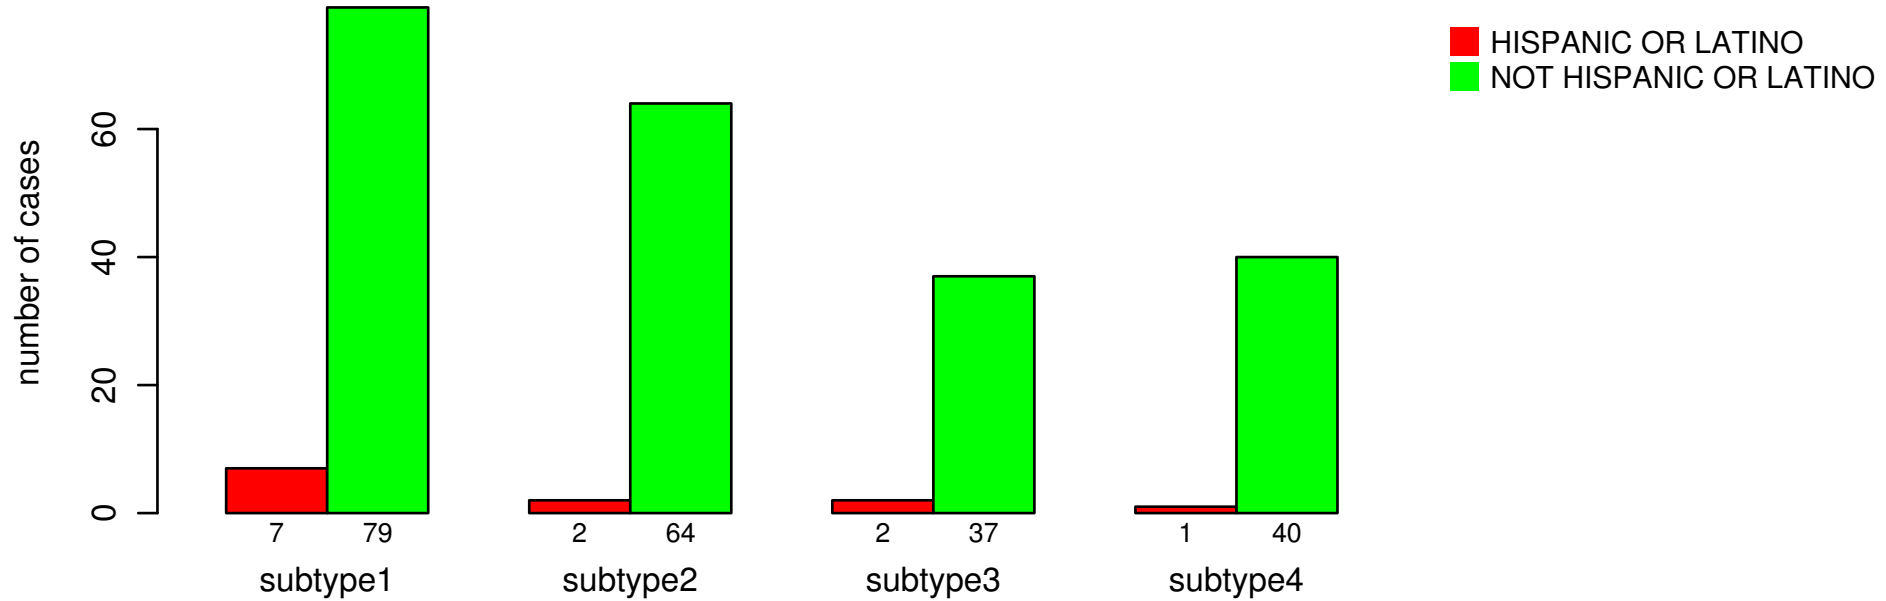

ETHNICITY

Fisher's exact test P = 0.529