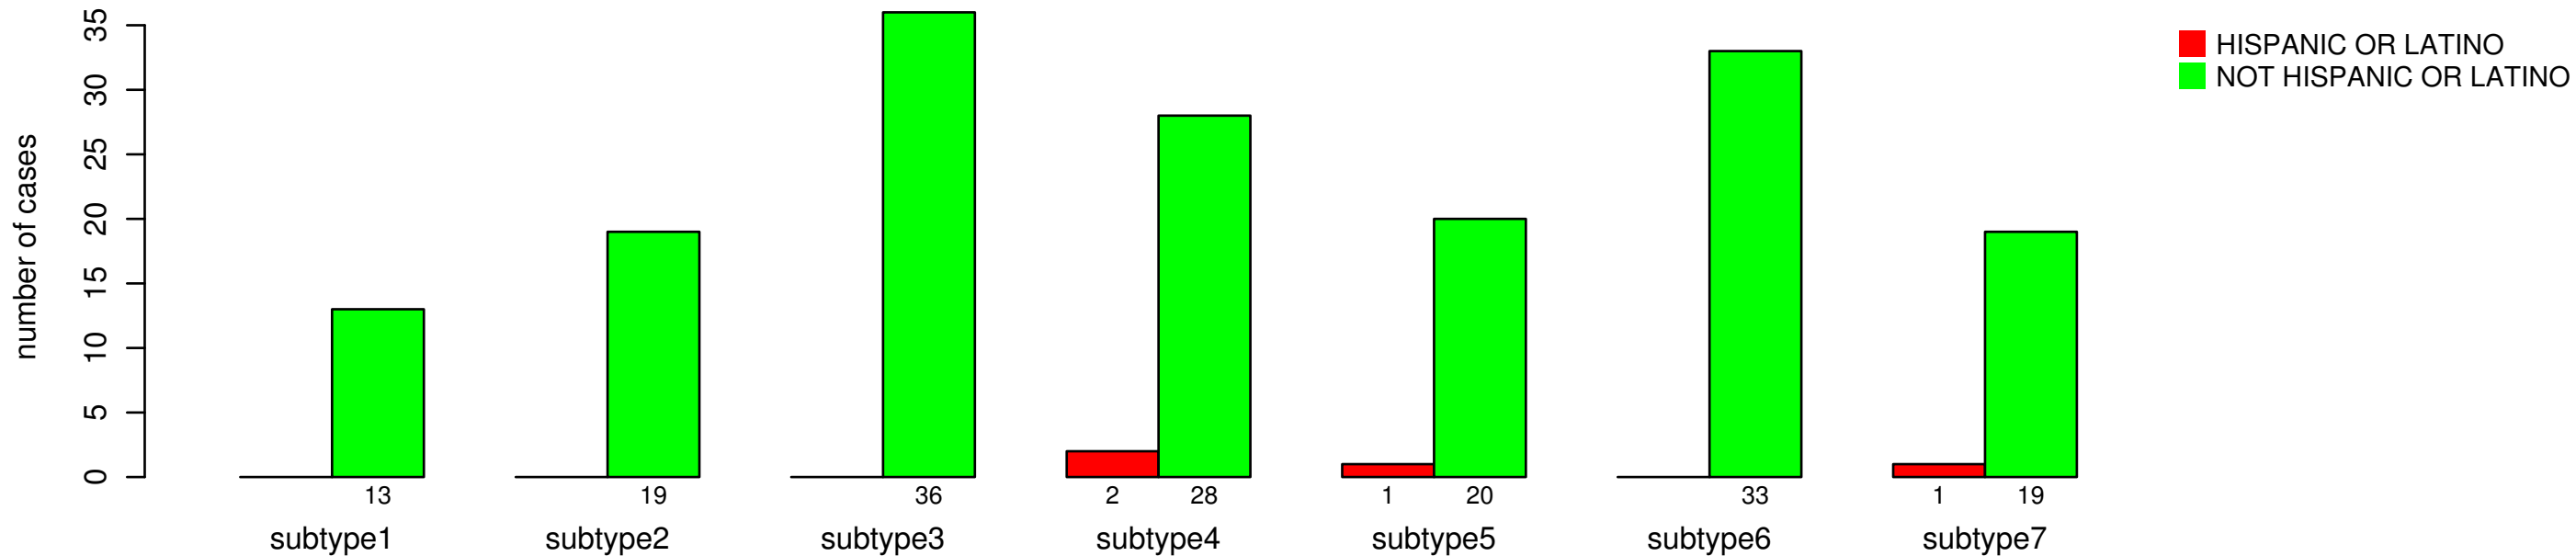

ETHNICITY

Fisher's exact test P = 0.314