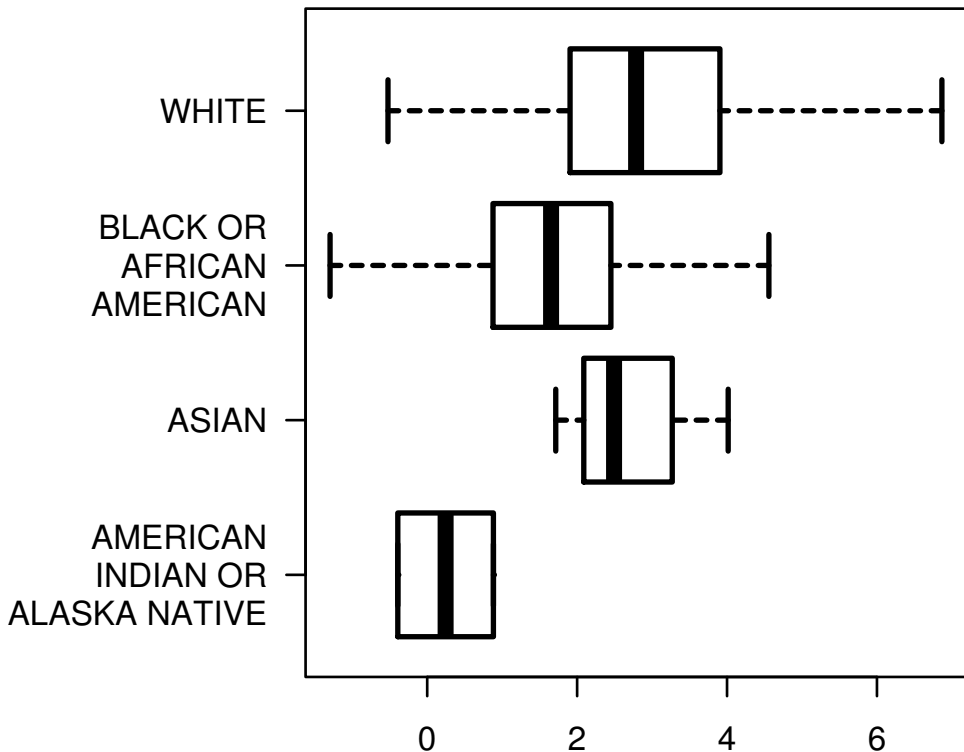

# BEGAIN|57596

RACE

Kruskal-Wallis P = 4.54e-07