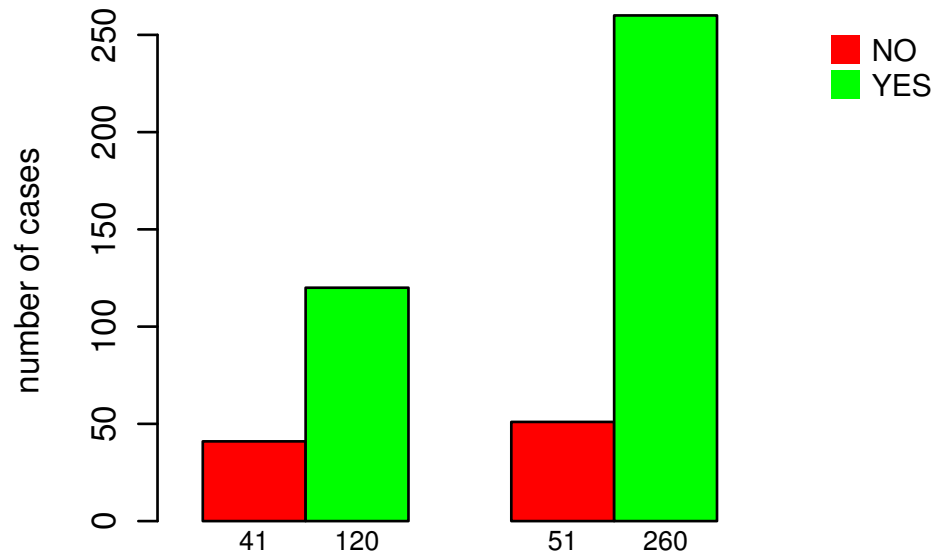

RADIATIONS_RADIATION_REGIMENINDICATION

DEL PEAK 17(9P21.3) MUTATED

Fisher's exact test P = 0.0203