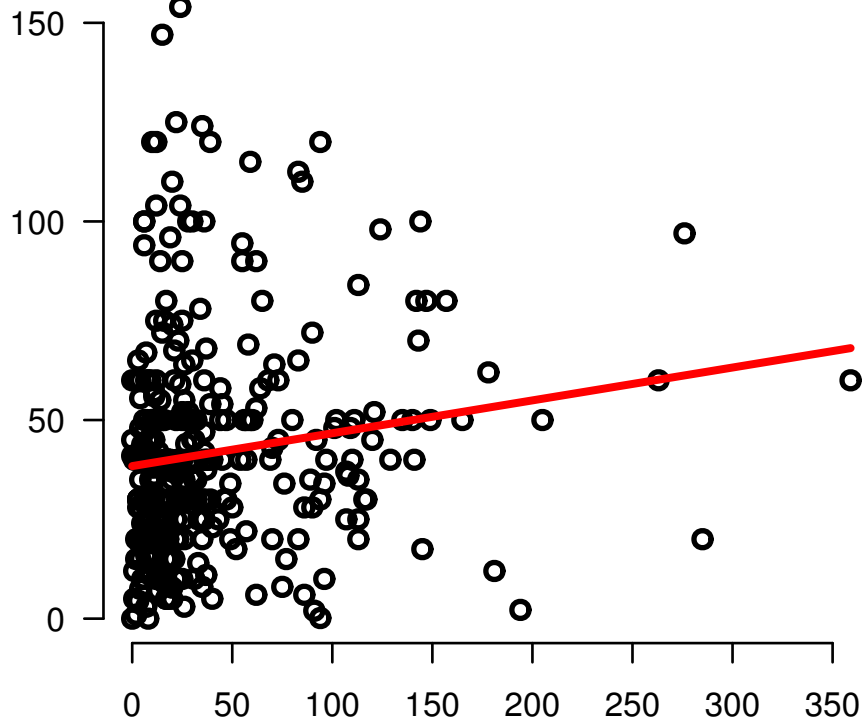

# TCW\_TO\_G+TCW\_TO\_T

NUMBER\_PACK\_YEARS\_SMOKED

APOBEC data

Spearman.Corr= 0.206, P=0.000148