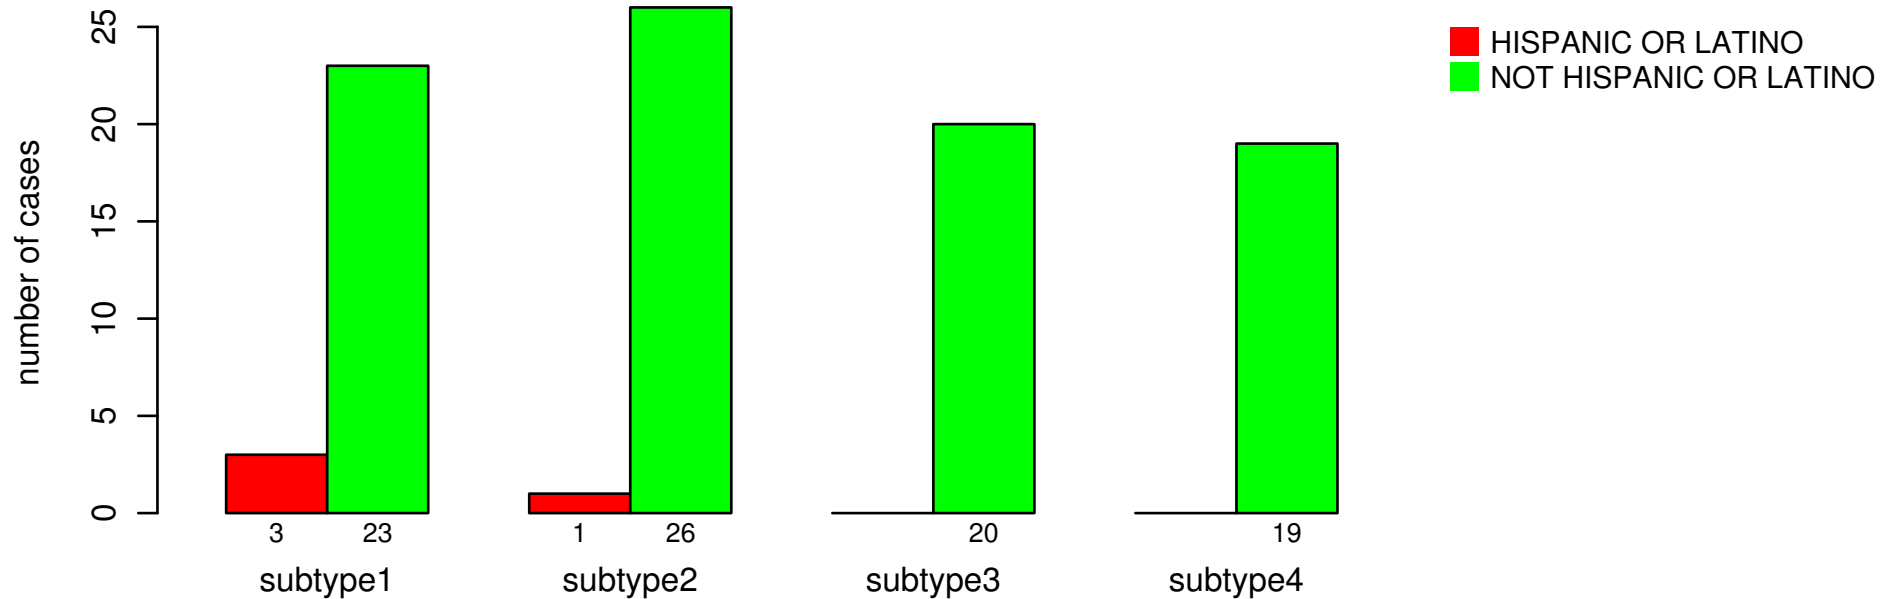

ETHNICITY

Fisher's exact test P = 0.271