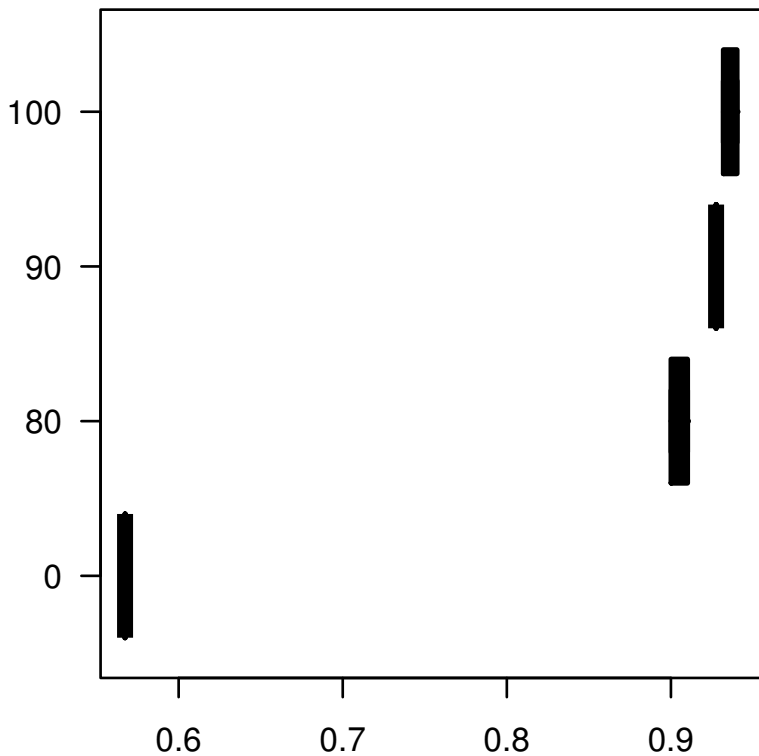

ADARB2

PERFORMANCE_SCORE

Spearman.Corr= 0.971, P=0.00125