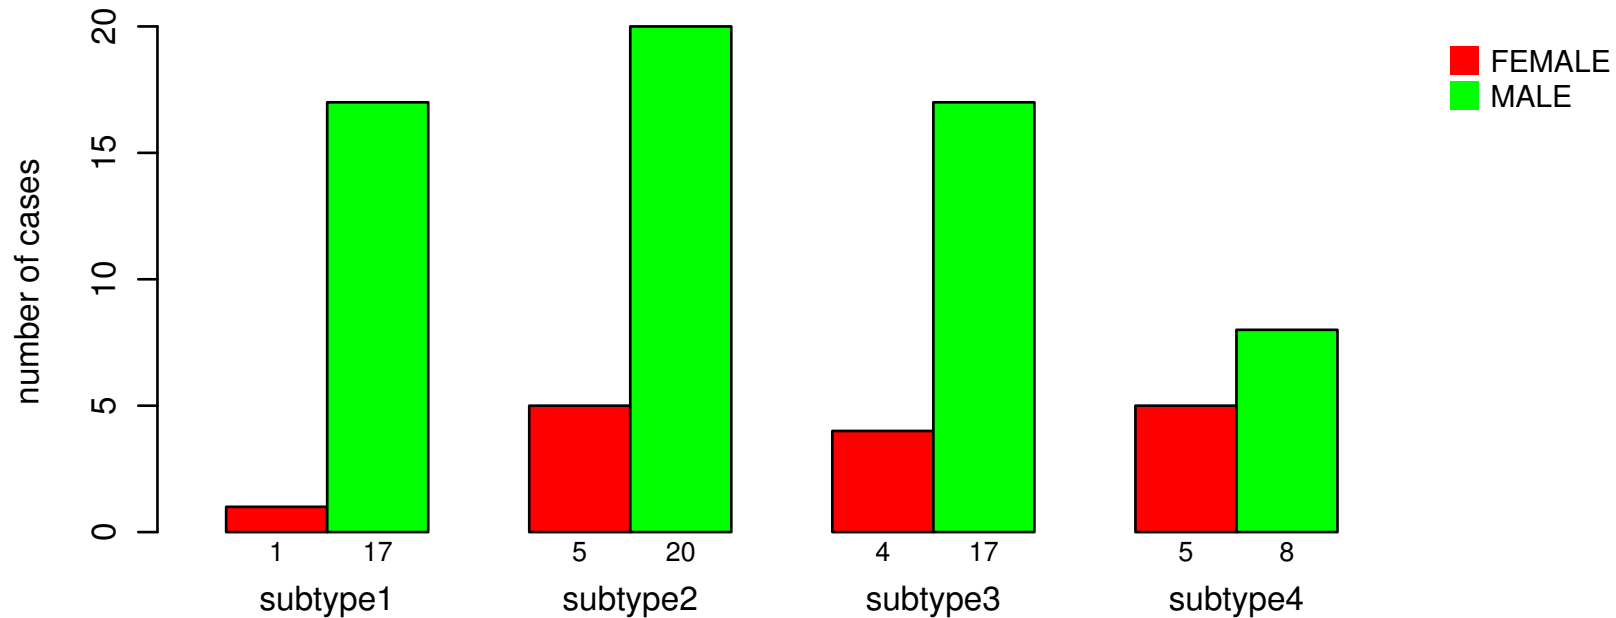

# GENDER

Fisher's exact test P = 0.158