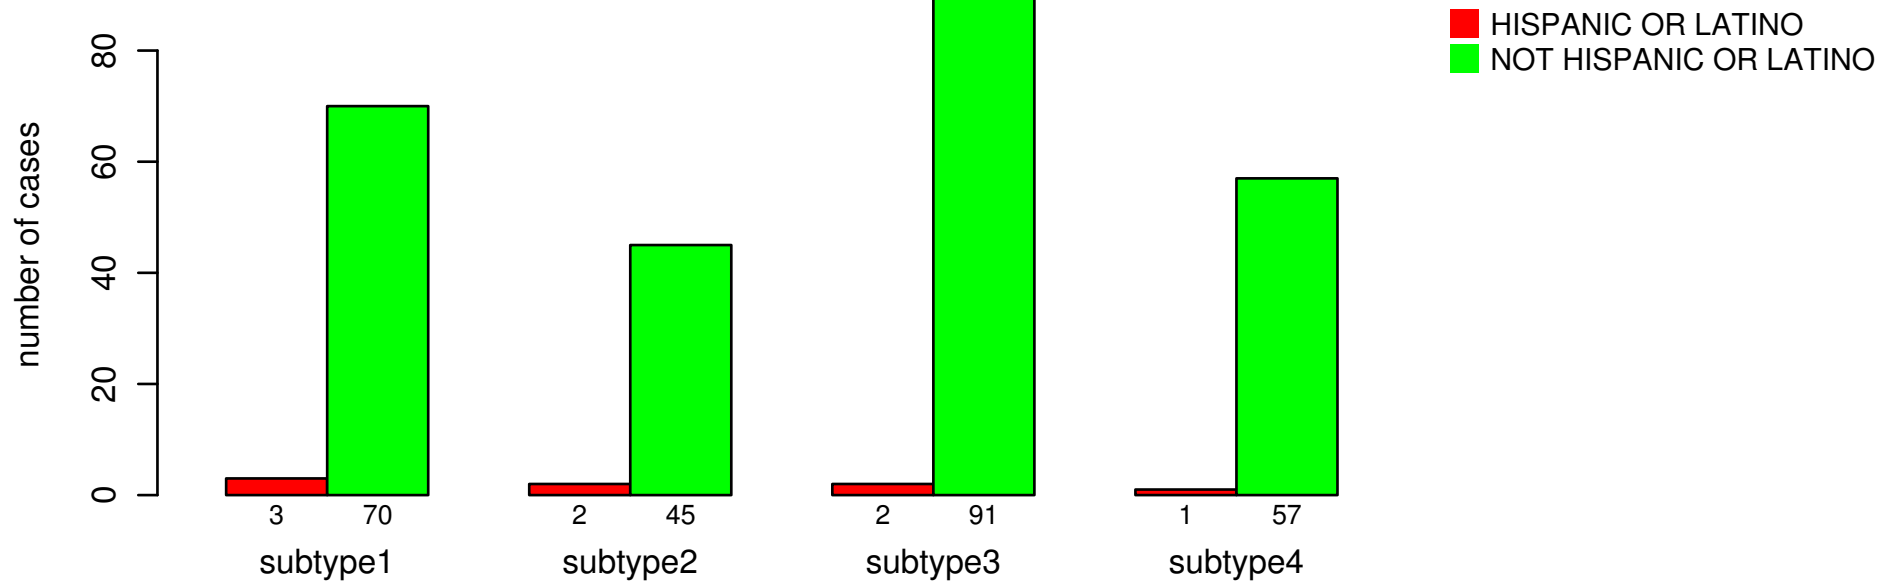

ETHNICITY

Fisher's exact test P = 0.773