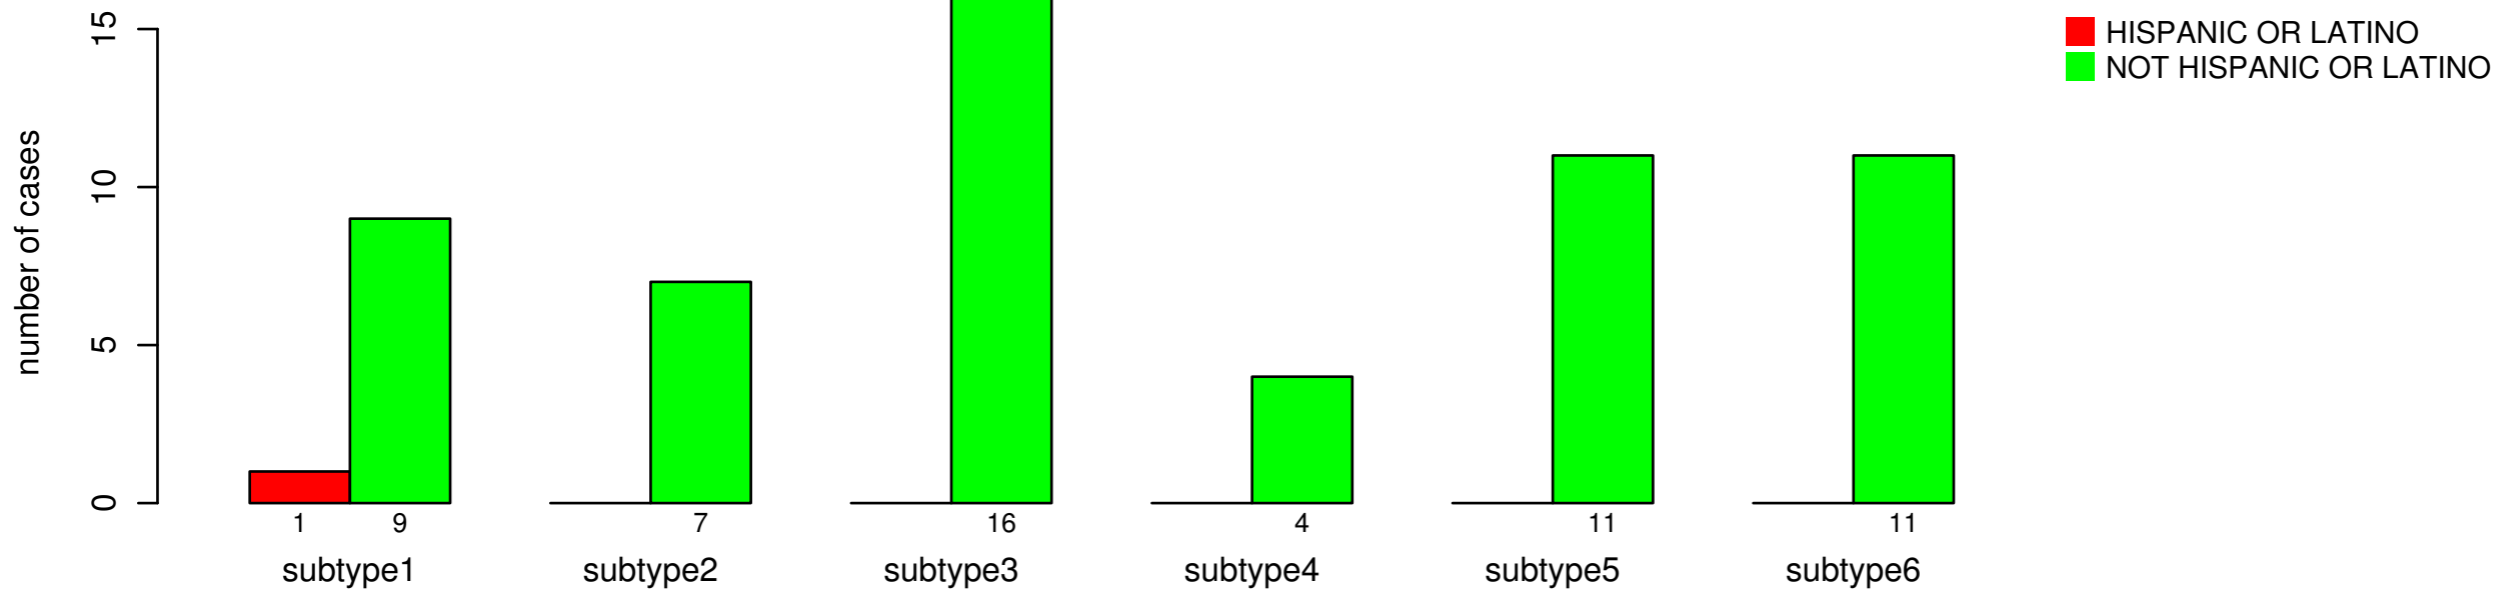

ETHNICITY

Fisher's exact test P = 0.357