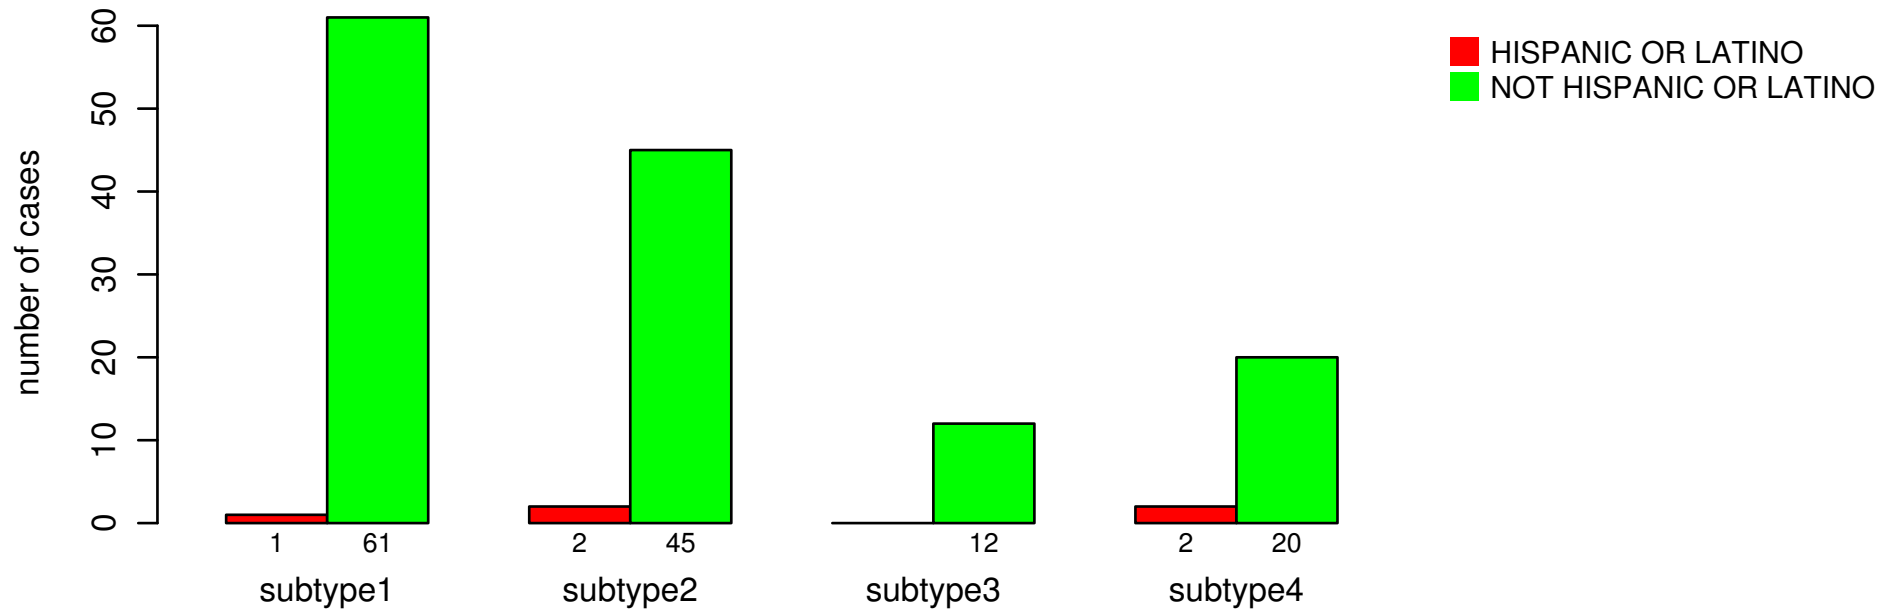

ETHNICITY

Fisher's exact test P = 0.329