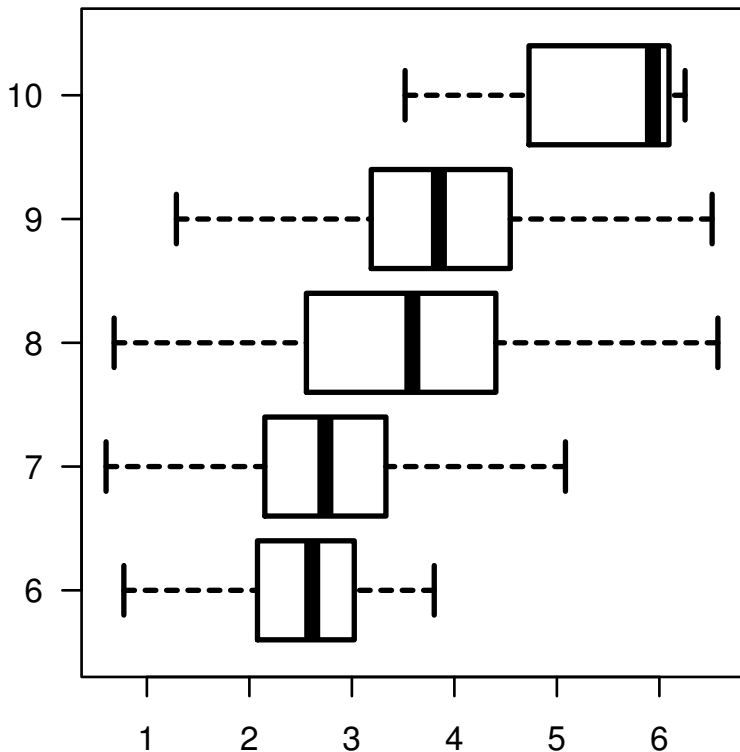

FAM72D|728833

GLEASON_SCORE

Spearman.Corr= 0.466, $P=1.47e-27$