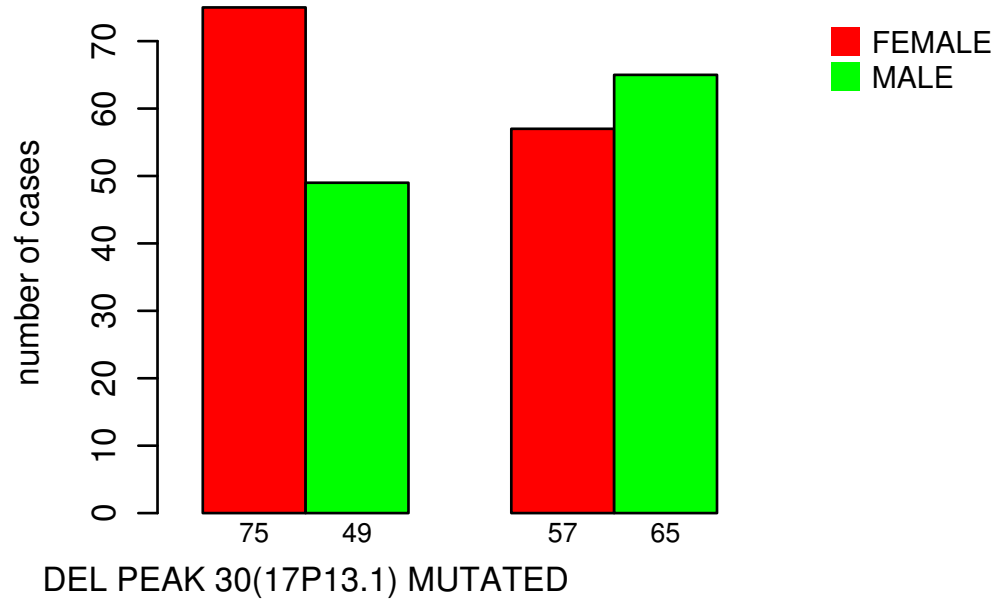

# GENDER

Fisher's exact test P = 0.0406