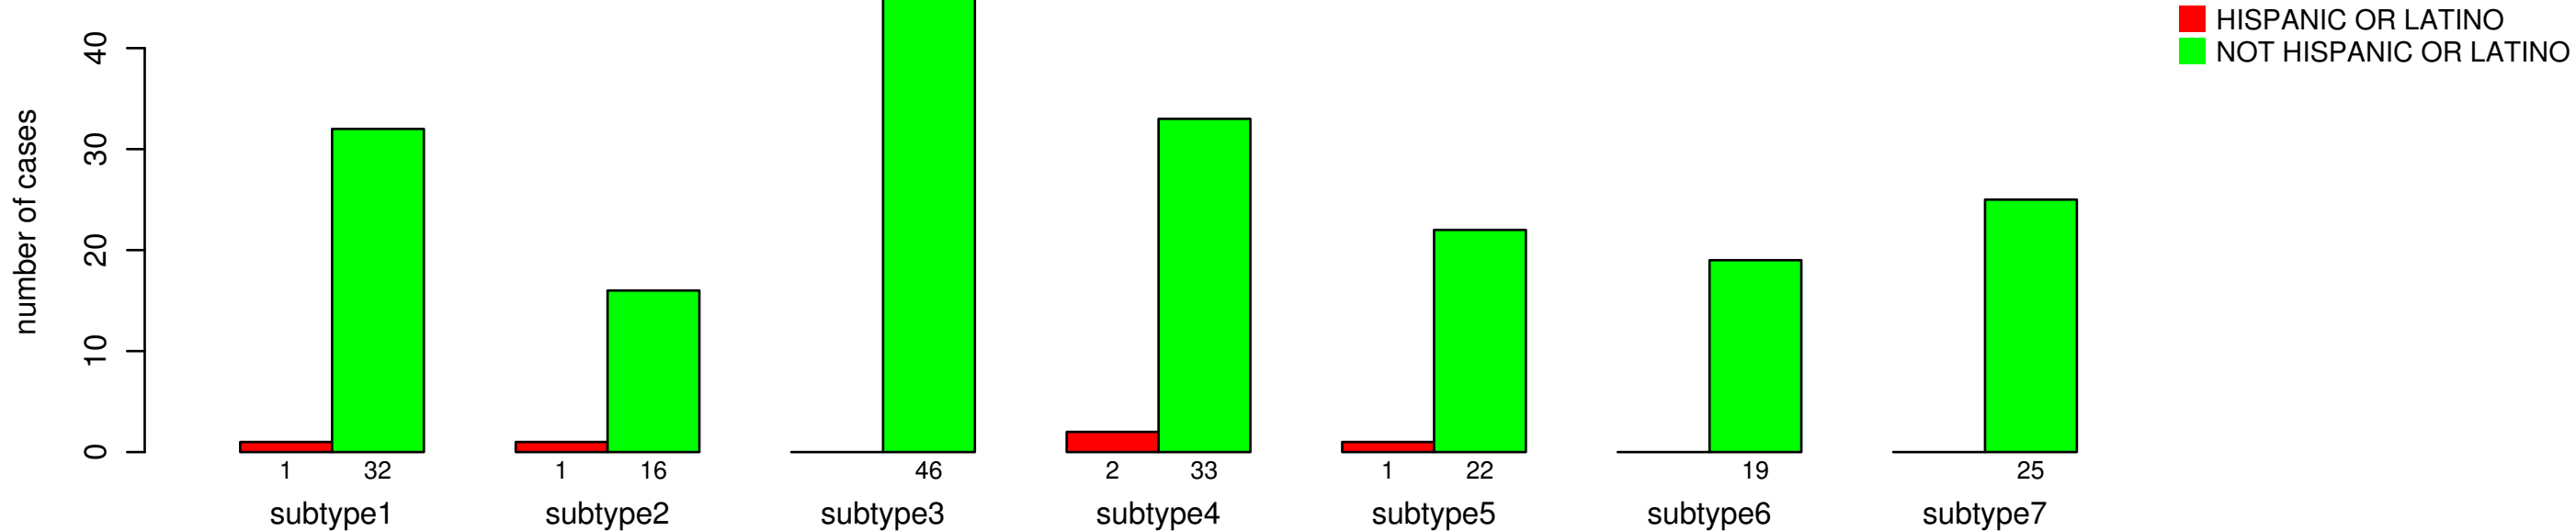

ETHNICITY

Fisher's exact test P = 0.391