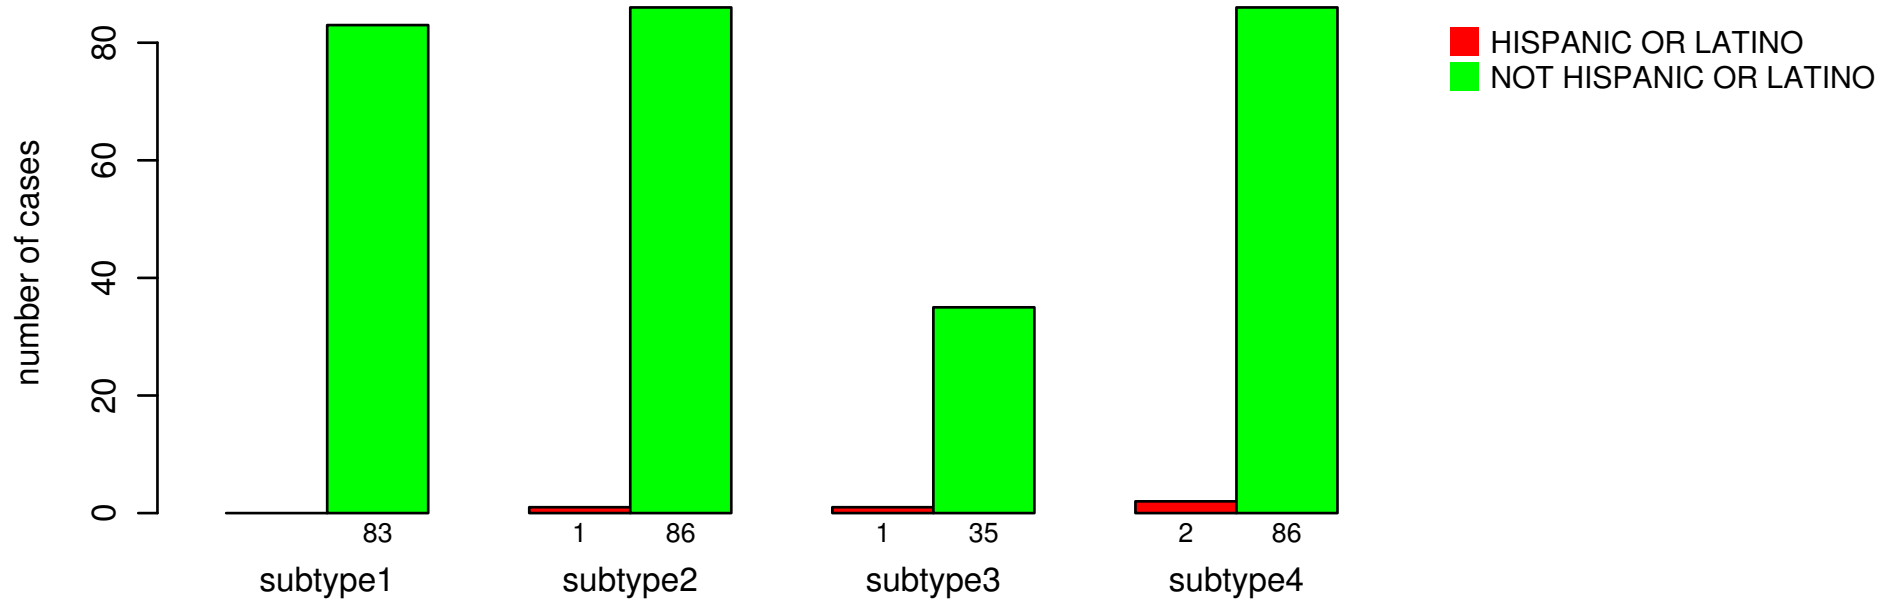

ETHNICITY

Fisher's exact test P = 0.529