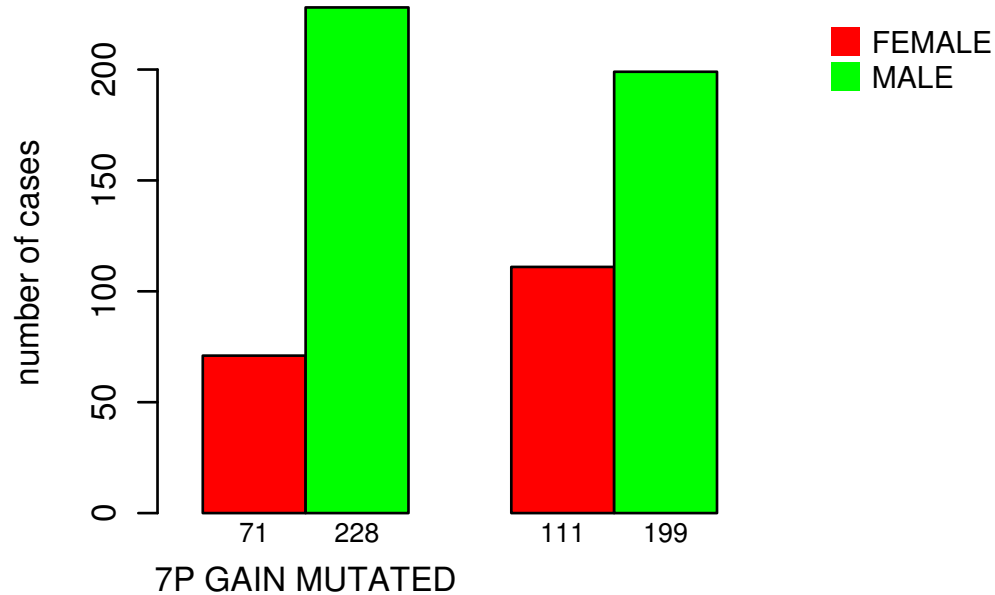

# GENDER

Fisher's exact test P = 0.0014