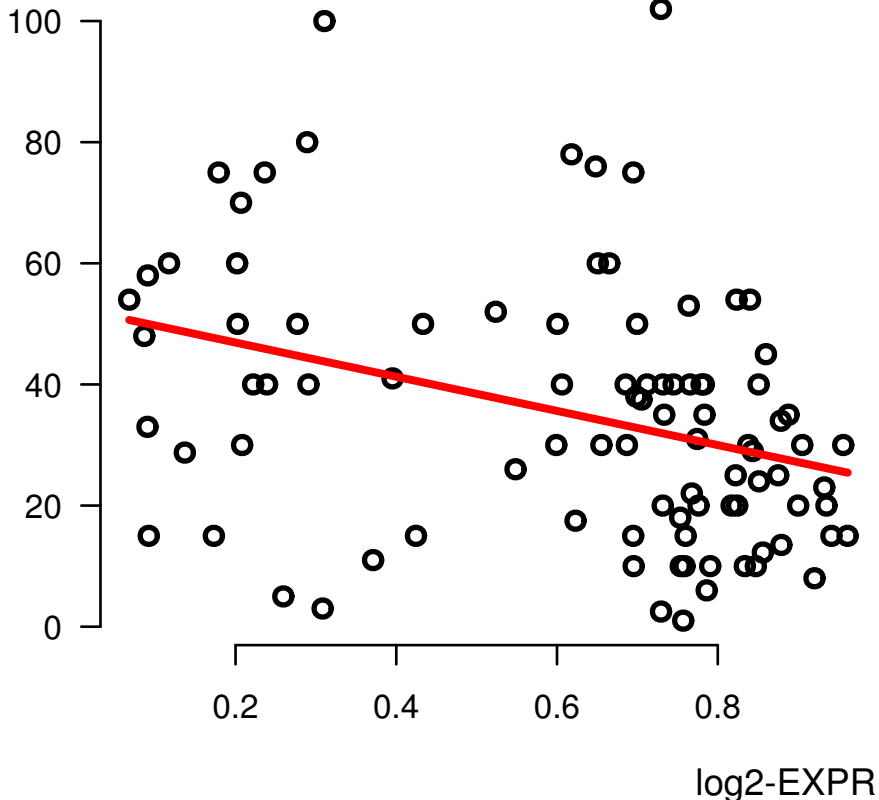

# AXIN2

NUMBER\_PACK\_YEARS\_SMOKED

Spearman.Corr= -0.39, P=0.000123