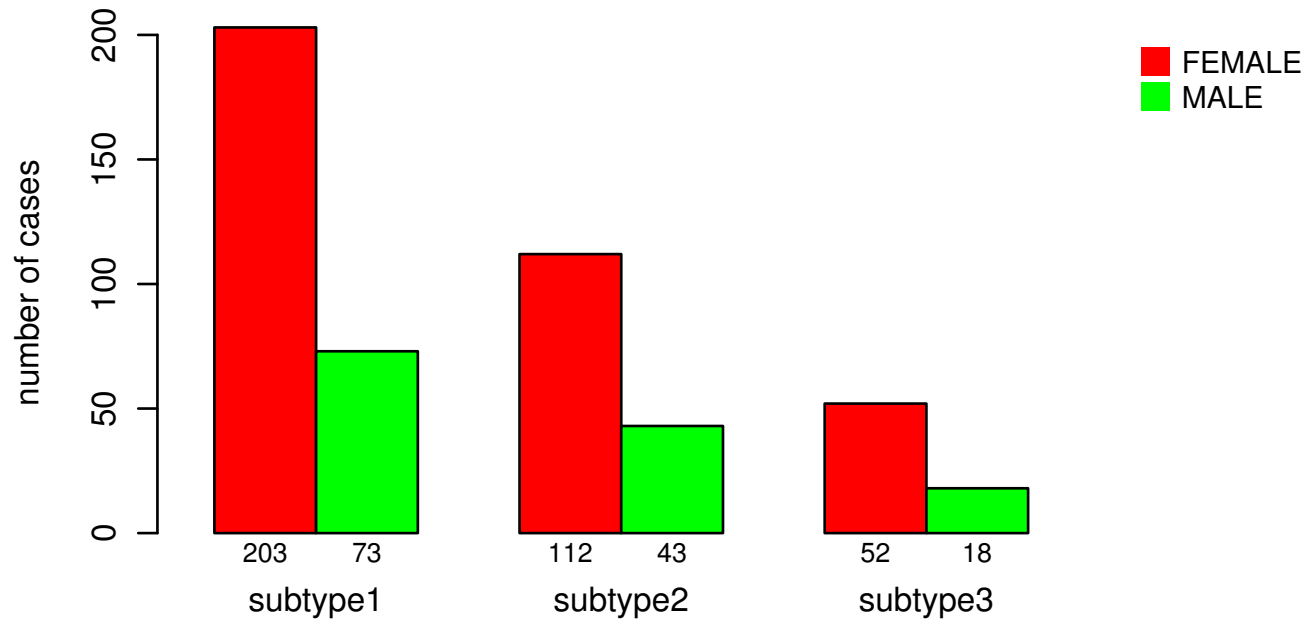

# GENDER

Fisher's exact test P = 0.949