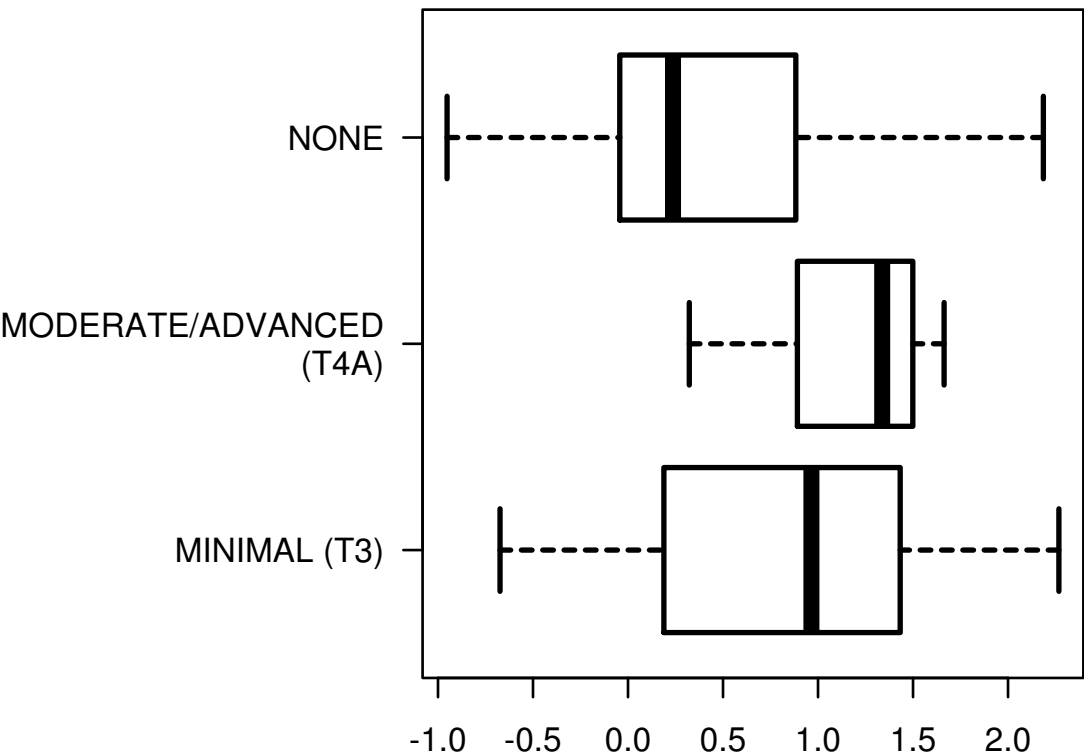

ROI₁_EXTENSION

DIABLO|SMAC-M-V

MINIMAL (T3)

NONE

MODERATE/ADVANCED
(T4A)

log₂-EXPR
Kruskal-Wallis P = 0.000183