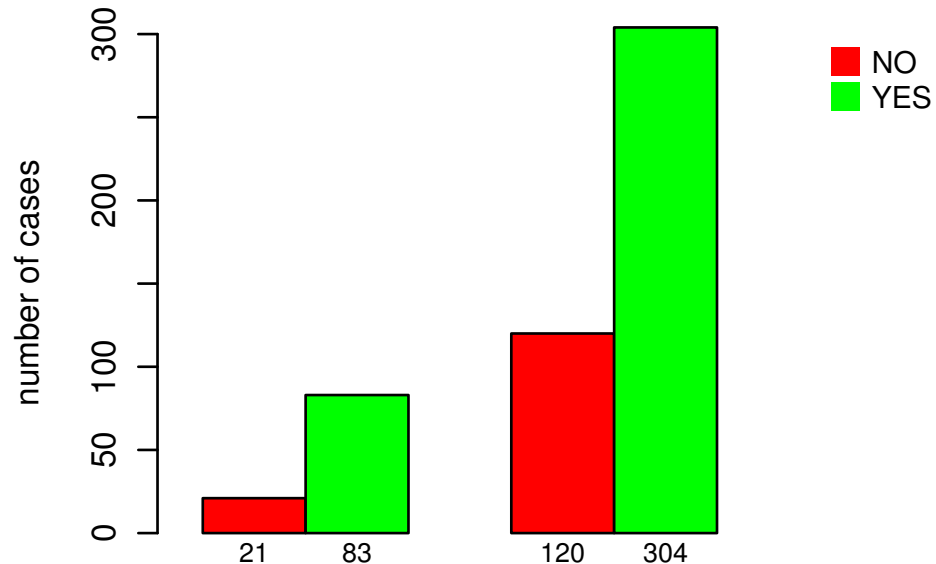

# RADIATIONS\_RADIATION\_REGIMENINDICATION

AMP PEAK 17(6P22.3) MUTATED

Fisher's exact test P = 0.108