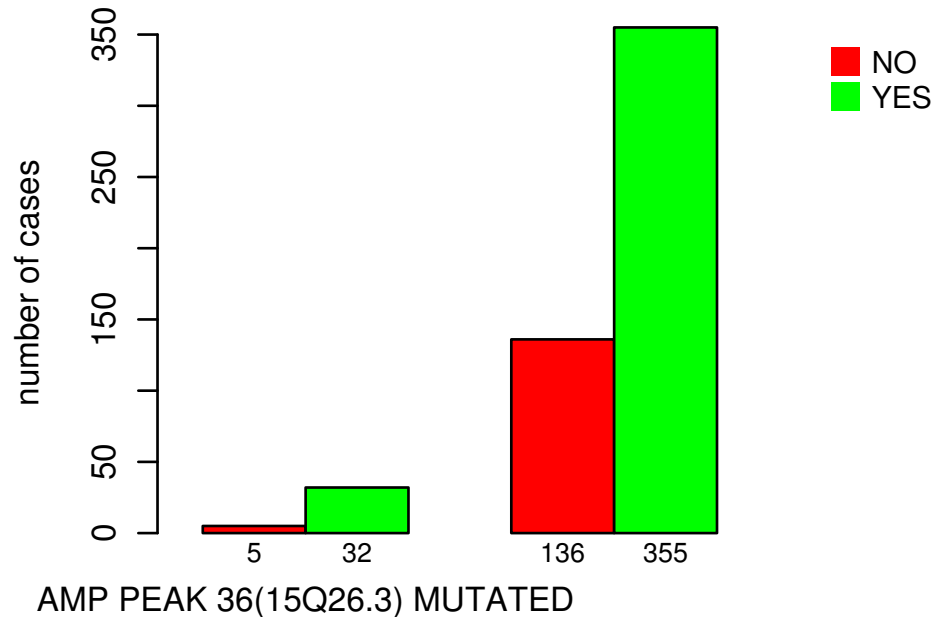

# RADIATIONS\_RADIATION\_REGIMENINDICATION

Fisher's exact test  $P = 0.081$