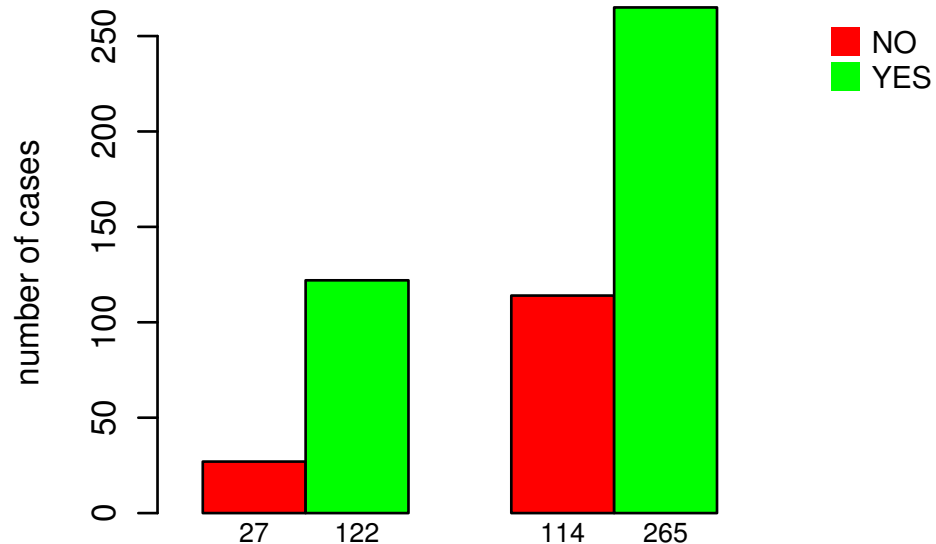

RADIATIONS_RADIATION_REGIMENINDICATION

AMP PEAK 46(20Q11.21) MUTATED

Fisher's exact test P = 0.00612