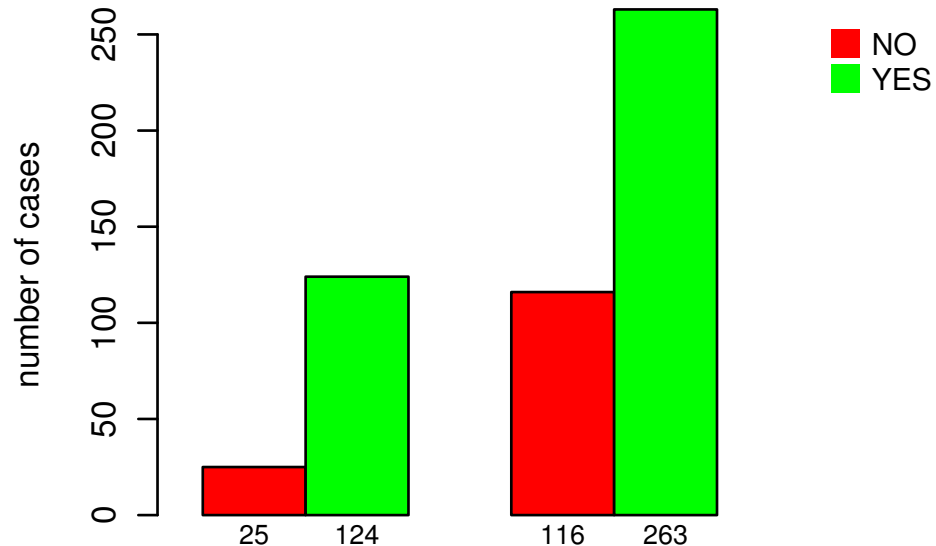

RADIATIONS_RADIATION_REGIMENINDICATION

AMP PEAK 47(20Q13.12) MUTATED

Fisher's exact test P = 0.00104